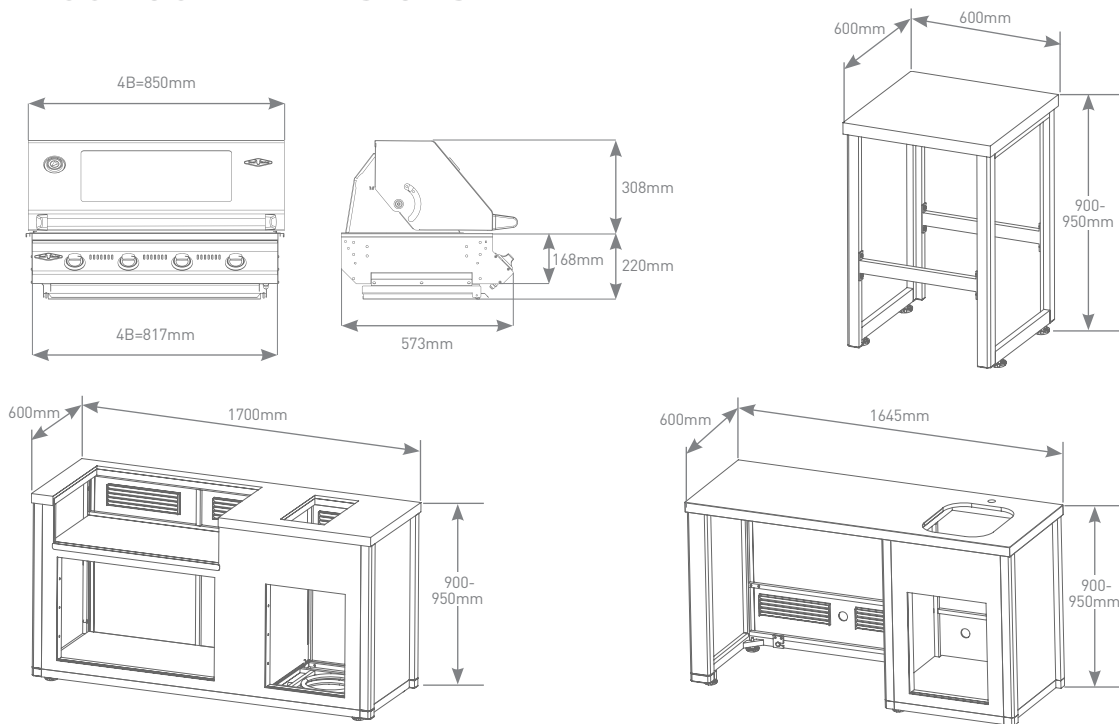

With over 25 years experience, BeefEater is known for its meticulously designed and high quality barbecues. BeefEater is represented in over 40 countries around the world.

ARTISAN CUT OUT DIMENSIONS