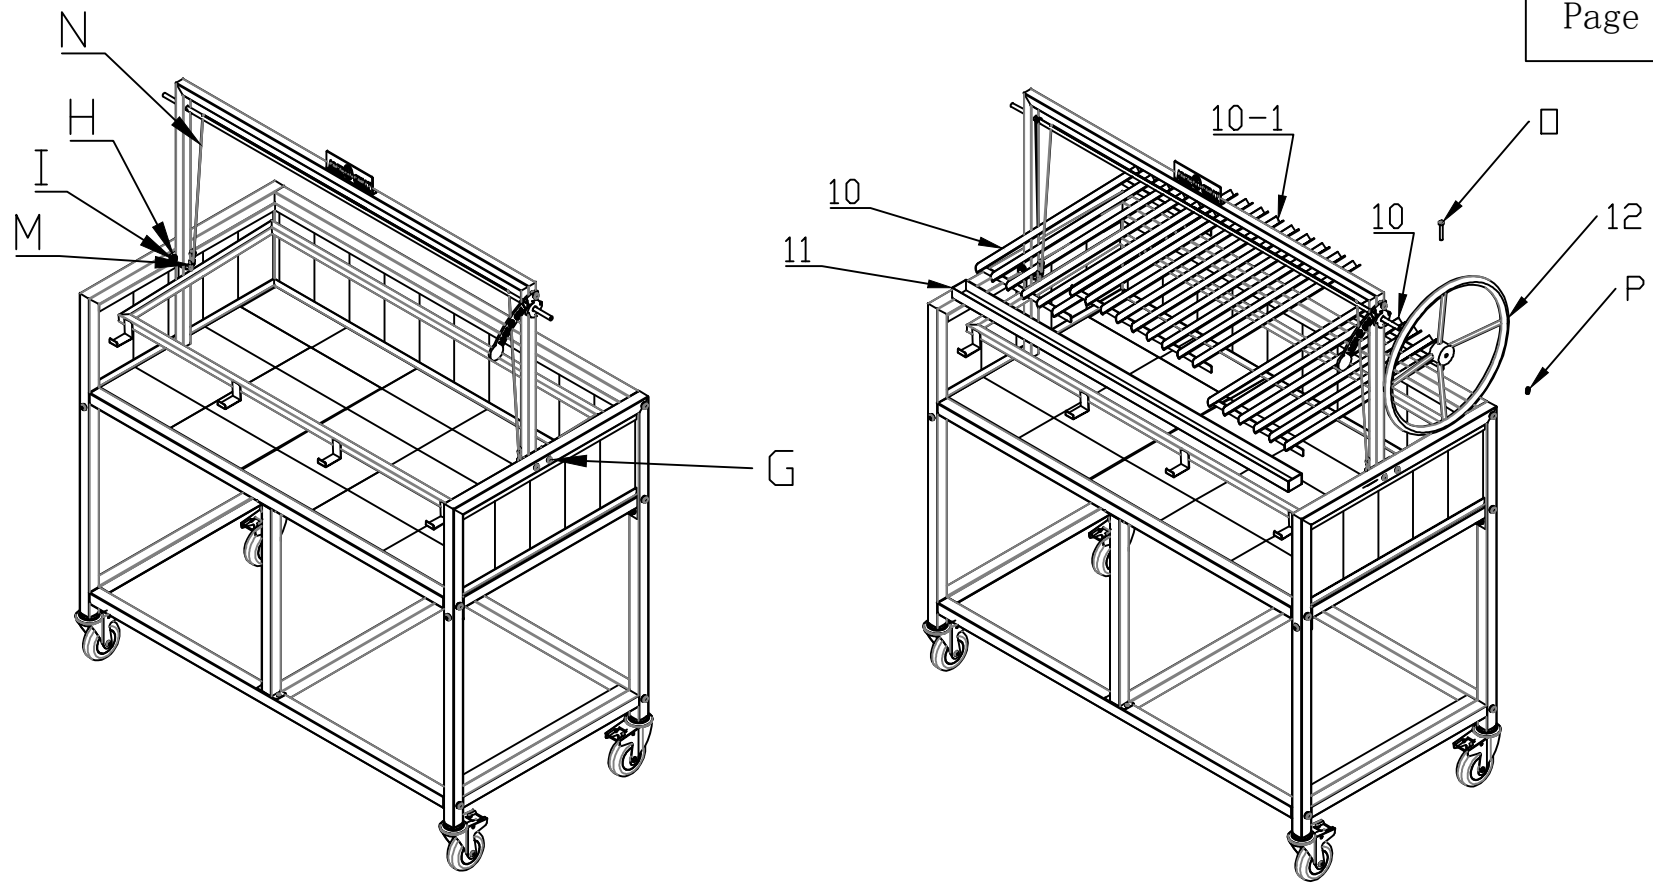

| | | | | |
|--|--|------------------------------------|--|------------------------------|
| | | | | |
| <p>01-L Left Frame</p> | <p>02-R Right Frame</p> | <p>03 Mesh Frame</p> | <p>04 Bottom Frame</p> | <p>13 Intermediate strut</p> |
| <p>4" (4 pieces)</p> | <p>M8 x 45 (8 pieces)</p> | <p>M6 x 12 (4 pieces)</p> | <p>M6 x 16 (12 pieces)</p> | |
| <p>A 4 "universal wheel with brake</p> | <p>B M8 hexagon socket flat head screw</p> | <p>C M6 countersunk head screw</p> | <p>K M6 hexagon socket flat head screw</p> | |

| | | | | |
|---|--|--|---|---|
|  |  |  |  |  16 x 20 x 230 (1 pieces) |
| 05 Frame Rail | 06 Back Rail | 07 Grill Arch | 08 Grill Frame | |
|  M8 x 45 (6 pieces) |  M8 x 1.5 (4 pieces) |  M8 (4 pieces) |  230 x 114 x 20 (45 pieces) | |
| B M8 hexagon socket flat head screw | D M8 Washer | E M8 nut | F Refractory Brick | |

| | | | | | | |
|---|---|---|---|---|--|--|
|  |  (2 pieces) (Small Grill) |  (1 pieces) (Large Grill) |  |  |  M5x25(1 pieces) |  M5x12(1 pieces) |
| 09 Lock | 10 V - Grill | 10-1 V - Grill | 11 Drip Tray | 12 Round Wheel Handle | | |
|  M6 x 45 (4 pieces) |  M6x1.5(5 pieces) |  M6(4 pieces) |  M6 x 16 (1 pieces) |  ø9.5x6.5(1 pieces) |  (4 pieces) |  ø2.0(1 pieces) |
| G M6 hexagon socket flat head screw | H M6 Washer | I M6 nut | K M6 hexagon socket flat head screw | L Cylinder Washer | M Wire rope clamp | N Stainless steel wire |