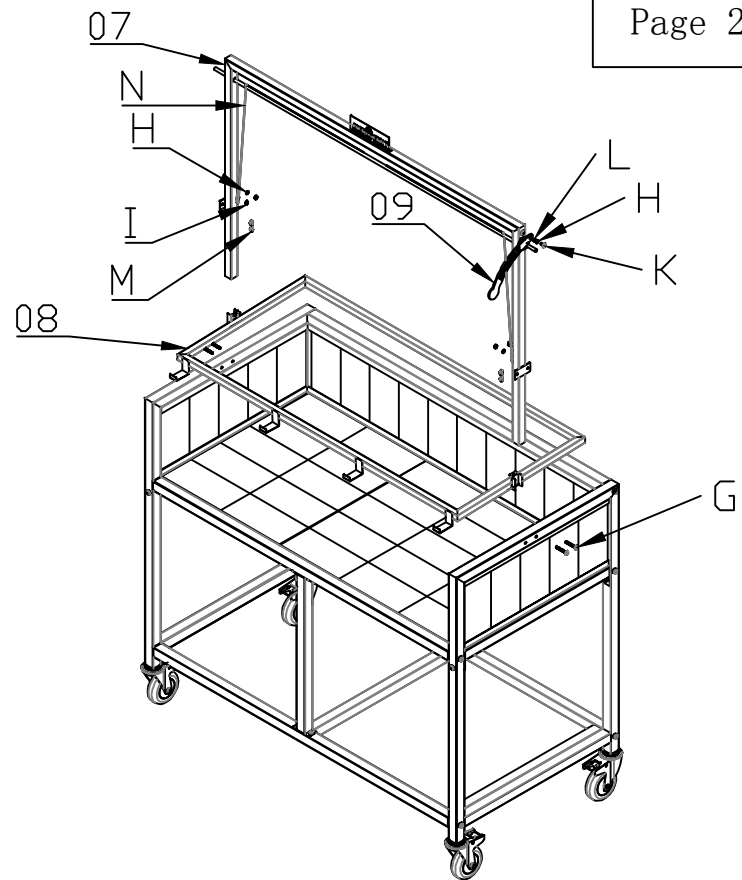

| | | | | |
|--|--|------------------------------------|--|------------------------------|
| | | | | |
| <p>01-L Left Frame</p> | <p>02-R Right Frame</p> | <p>03 Mesh Frame</p> | <p>04 Bottom Frame</p> | <p>13 Intermediate strut</p> |
| <p>4" (4 pieces)</p> | <p>M8 x 45 (8 pieces)</p> | <p>M6 x 12 (4 pieces)</p> | <p>M6 x 16 (12 pieces)</p> | |
| <p>A 4 "universal wheel with brake</p> | <p>B M8 hexagon socket flat head screw</p> | <p>C M6 countersunk head screw</p> | <p>K M6 hexagon socket flat head screw</p> | |

| | | | | |
|---|--|--|---|---|
|  |  |  |  |  16 x 20 x 230 (1 pieces) |
| 05 Frame Rail | 06 Back Rail | 07 Grill Arch | 08 Grill Frame | |
|  M8 x 45 (6 pieces) |  M8 x 1.5 (4 pieces) |  M8 (4 pieces) |  230 x 114 x 20 (45 pieces) | |
| B M8 hexagon socket flat head screw | D M8 Washer | E M8 nut | F Refractory Brick | |

| | | | | | | |
|---|---|---|---|---|--|--|
|  |  (2 pieces) (Small Grill) |  (1 pieces) (Large Grill) |  |  |  M5x25(1 pieces) |  M5x12(1 pieces) |
| 09 Lock | 10 V - Grill | 10-1 V - Grill | 11 Drip Tray | 12 Round Wheel Handle | | |
|  M6 x 45 (4 pieces) |  M6x1.5(5 pieces) |  M6(4 pieces) |  M6 x 16 (1 pieces) |  ø9.5x6.5(1 pieces) |  (4 pieces) |  ø2.0(1 pieces) |
| G M6 hexagon socket flat head screw | H M6 Washer | I M6 nut | K M6 hexagon socket flat head screw | L Cylinder Washer | M Wire rope clamp | N Stainless steel wire |