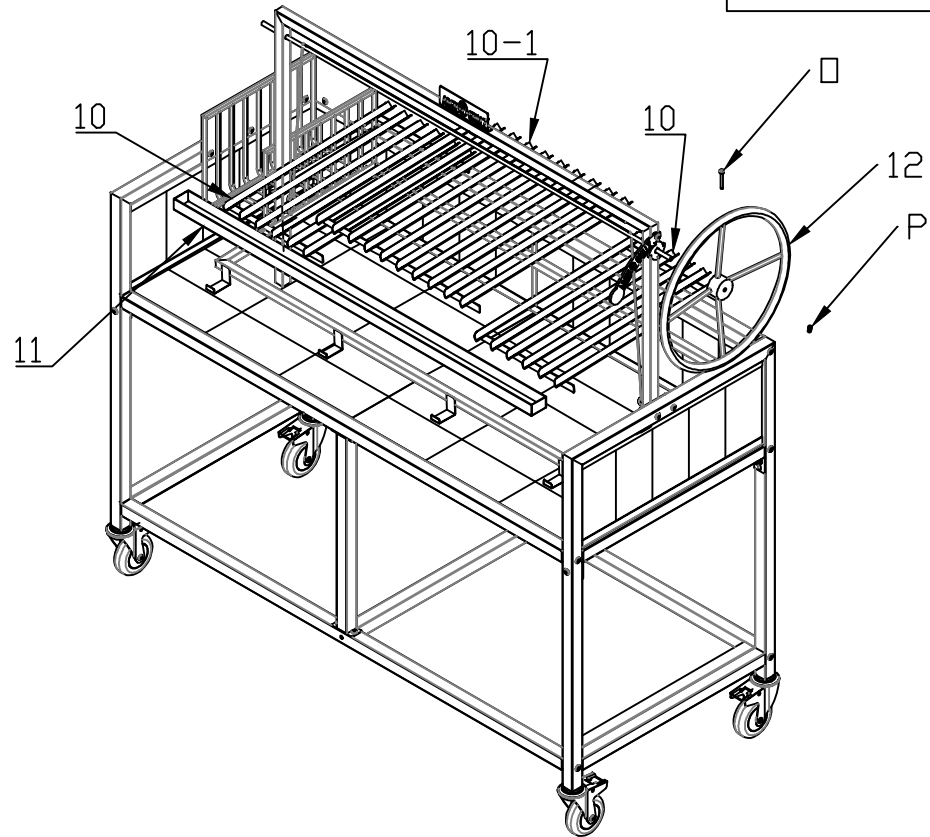

01-L Left Frame	02-R Right Frame	03 Mesh Frame	04 Bottom Frame	13 Intermediate strut
				
4" (4 pieces)	M8 x 45 (8 pieces)	M6 x 12 (4 pieces)	M6 x 16 (12 pieces)	13 x 20 x 570(1 pieces)
A 4 "universal wheel with brake	B M8 hexagon socket flat head screw	C M6 countersunk head screw	K M6 hexagon socket flat head screw	16 Rectangle tube

					
05 Frame Rail	06 Back Rail	07 Grill Arch	08 Grill Frame	14 Support Square Tube	15 Fire Pit

				
M8 x 45 (6 pieces)	M8 x 1.5 (4 pieces)	M8 (4 pieces)	230 x 114 x 20 (52 pieces)	M6 x 16 (8 pieces)
B M8 hexagon socket flat head screw	D M8 Washer	E M8 nut	F Refractory Brick	K M6 hexagon socket flat head screw

(2 pieces) (Small Grill)	(1 pieces) (Large Grill)				M5x25(1 pieces)	M5x12(1 pieces)
09 Lock	10 V - Grill	10-1 V - Grill	11 Drip Tray	12 Round Wheel Handle	0 M5 hexagon socket flat head screw	P M5 headless screw
M6 x 45 (2 pieces)	M6x1.5(5 pieces)	M6(4 pieces)	ø9.5x6.5(1 pieces)	(4 pieces)	ø2.0(1 pieces)	
G M6 hexagon socket flat head screw	H M6 Washer	I M6 nut	L Cylinder Washer	M Wire rope clamp	N Stainless steel wire	