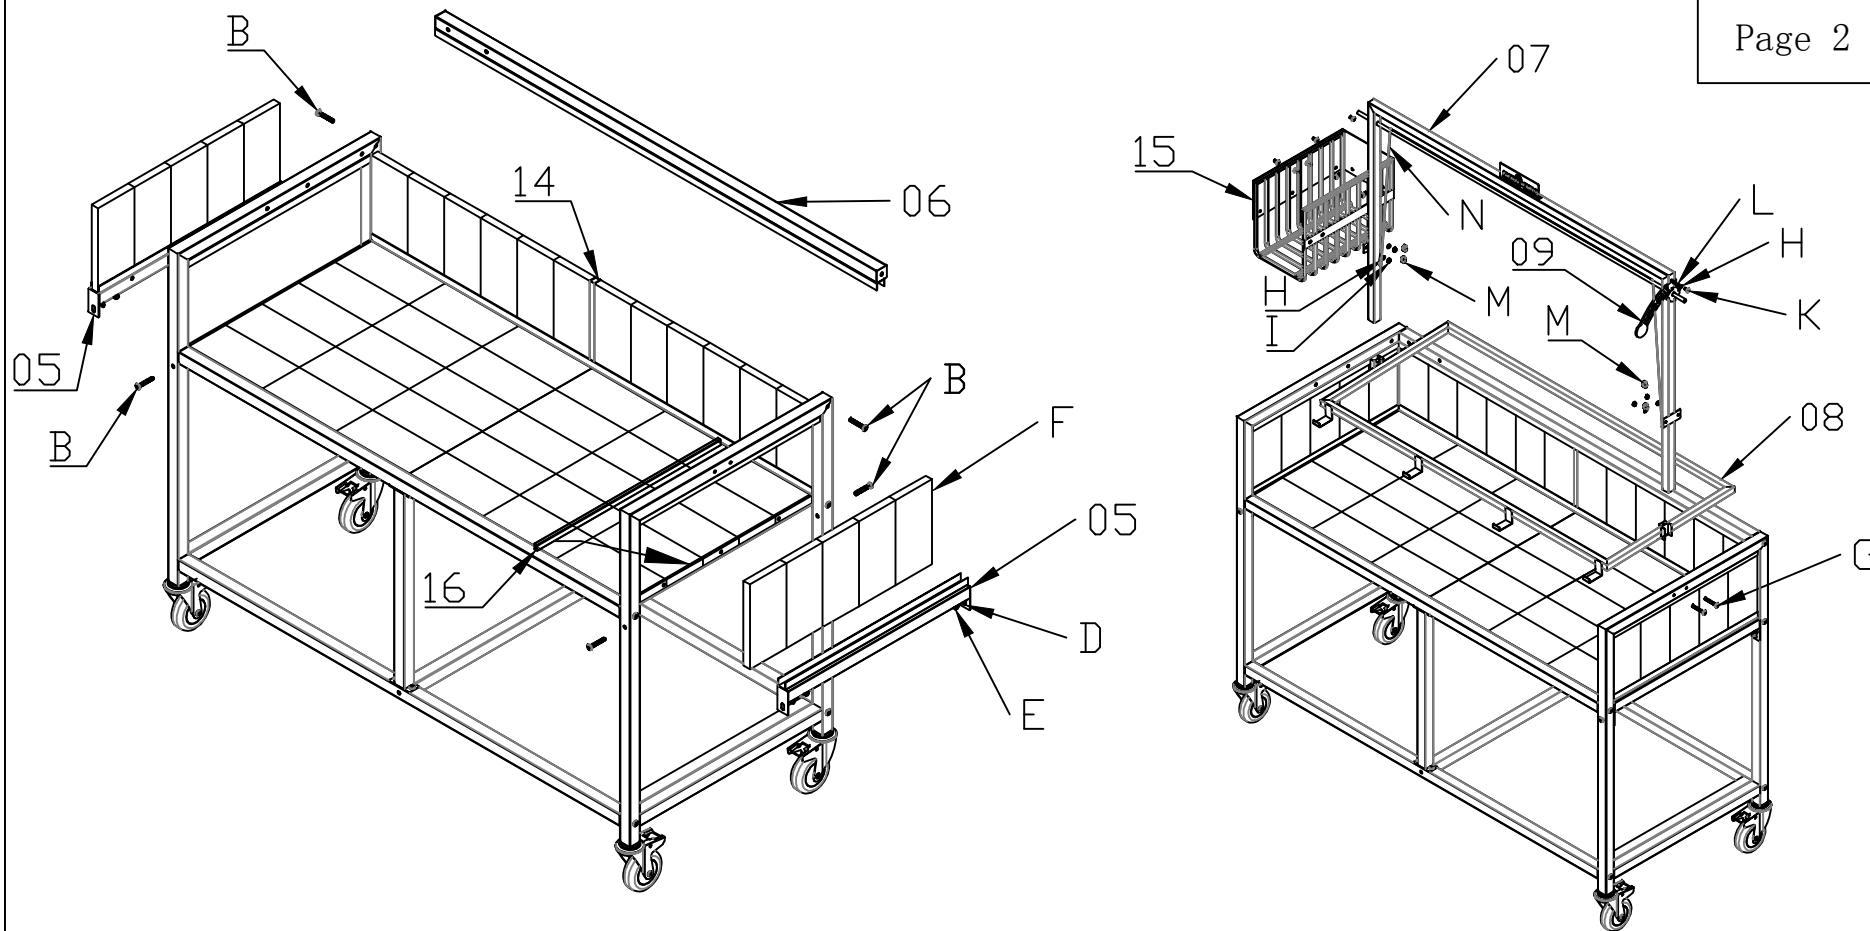

01-L Left Frame	02-R Right Frame	03 Mesh Frame	04 Bottom Frame	13 Intermediate strut
				
4" (4 pieces)	M8 x 45 (8 pieces)	M6 x 12 (4 pieces)	M6 x 16 (12 pieces)	13 x 20 x 570(1 pieces)
A 4 "universal wheel with brake	B M8 hexagon socket flat head screw	C M6 countersunk head screw	K M6 hexagon socket flat head screw	16 Rectangle tube

					
05 Frame Rail	06 Back Rail	07 Grill Arch	08 Grill Frame	14 Support Square Tube	15 Fire Pit

				
M8 x 45 (6 pieces)	M8 x 1.5 (4 pieces)	M8 (4 pieces)	230 x 114 x 20 (52 pieces)	M6 x 16 (8 pieces)
B M8 hexagon socket flat head screw	D M8 Washer	E M8 nut	F Refractory Brick	K M6 hexagon socket flat head screw

(2 pieces) (Small Grill)	(1 pieces) (Large Grill)				M5x25(1 pieces)	M5x12(1 pieces)
09 Lock	10 V - Grill	10-1 V - Grill	11 Drip Tray	12 Round Wheel Handle	0 M5 hexagon socket flat head screw	P M5 headless screw
M6 x 45 (2 pieces)	M6x1.5(5 pieces)	M6(4 pieces)	ø9.5x6.5(1 pieces)	(4 pieces)	ø2.0(1 pieces)	
G M6 hexagon socket flat head screw	H M6 Washer	I M6 nut	L Cylinder Washer	M Wire rope clamp	N Stainless steel wire	