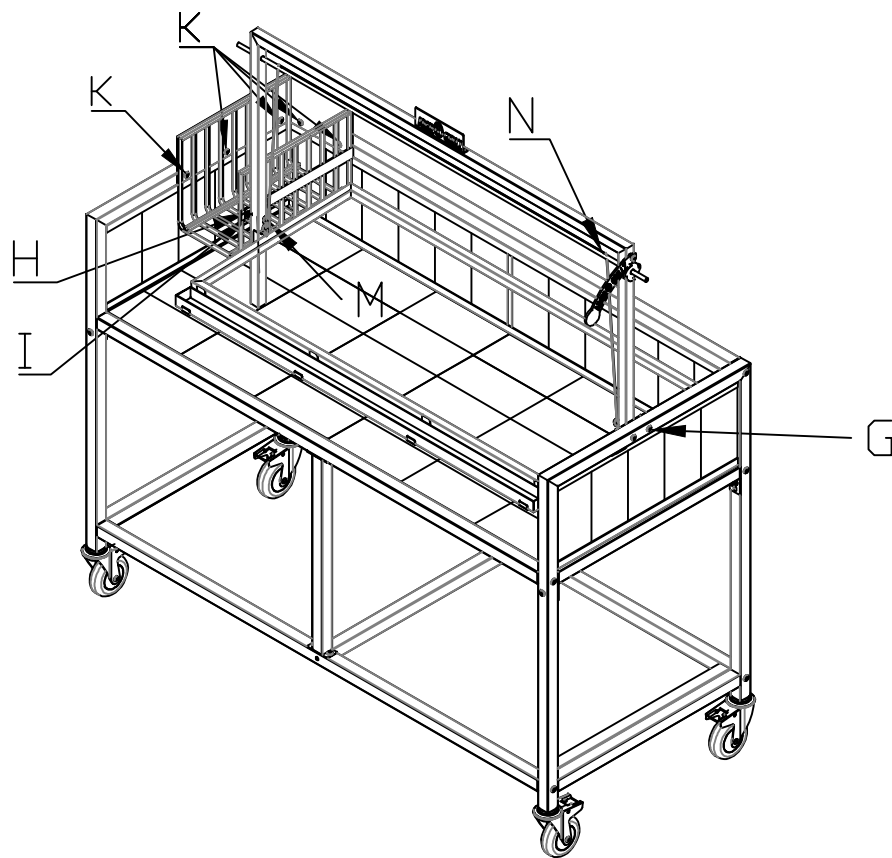

01-L Left Frame	02-R Right Frame	03 Mesh Frame	04 Bottom Frame	13 Intermediate strut
				
4" (4 pieces)	M8 x 45 (8 pieces)	M6 x 12 (4 pieces)	M6 x 16 (12 pieces)	13 x 20 x 570(1 pieces)
A 4 "universal wheel with brake	B M8 hexagon socket flat head screw	C M6 countersunk head screw	K M6 hexagon socket flat head screw	16 Rectangle tube

					
05 Frame Rail	06 Back Rail	07 Grill Arch	08 Grill Frame	14 Support Square Tube	15 Fire Pit

				
M8 x 45 (6 pieces)	M8 x 1.5 (4 pieces)	M8 (4 pieces)	230 x 114 x 20 (52 pieces)	M6 x 16 (8 pieces)
B M8 hexagon socket flat head screw	D M8 Washer	E M8 nut	F Refractory Brick	K M6 hexagon socket flat head screw

(2 pieces) (Small Grill)	(1 pieces) (Large Grill)				M5x25(1 pieces)	M5x12(1 pieces)
09 Lock	10 V - Grill	10-1 V - Grill	11 Drip Tray	12 Round Wheel Handle	0 M5 hexagon socket flat head screw	P M5 headless screw
M6 x 45 (2 pieces)	M6x1.5(5 pieces)	M6(4 pieces)	ø9.5x6.5(1 pieces)	(4 pieces)	ø2.0(1 pieces)	
G M6 hexagon socket flat head screw	H M6 Washer	I M6 nut	L Cylinder Washer	M Wire rope clamp	N Stainless steel wire	