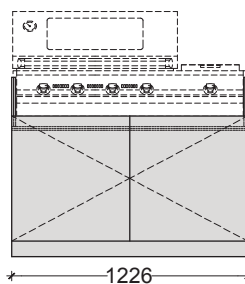

B2

+156mm

Above module compatible with:
**BS12350 | BS12850 | BS19952
BS12850S**

B3

+179mm

Above module compatible with:
BSB2050SA

B4

+360mm