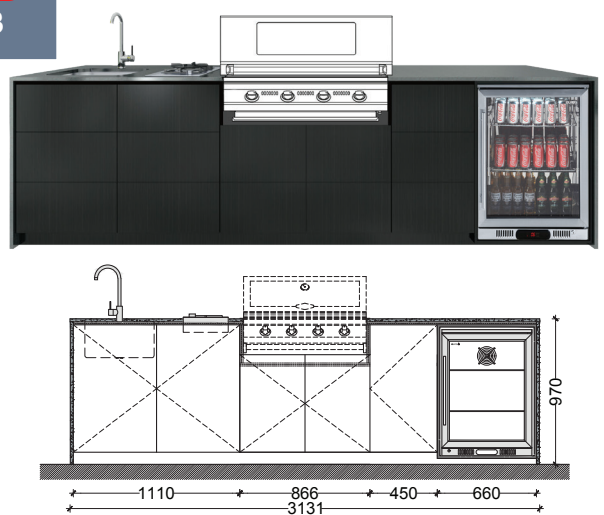

PRIMA B
2.21
METRES

COMPATIBLE WITH:

BS12340 | BS12840 | BS12840S | BSB2040SA | BS19942

PICCOLO B
2.27
METRES

COMPATIBLE WITH:

BS12340 | BS12840 | BS12840S | BSB2040SA | BS19942

AMICI+ B
2.57
METRES

COMPATIBLE WITH:

BS12340 | BS12840 | BS12840S | BSB2040SA | BS19942

VIVA B
3.13
METRES

COMPATIBLE WITH:

BS12340 | BS12840 | BS12840S | BSB2040SA | BS19942

THE **866mm BBQ MODULE** ON ANY OF THE ABOVE PRE-DESIGNS CAN BE SWAPPED OUT FOR ANY OF THE BELOW:
(NOTE: Swapping the BBQ module will change the length of the kitchen. The additional kitchen length is noted above each module)

Wood Fired Pizza Oven + Trolley
EPZ60BBS - Pizza Oven
ETR600P - Trolley

CABINETRY Laminex®

Cabinetry + Stone
Benchtops

Base Carcass Units:

- + All carcass units are made from 16mm V-Lite PVC material with extreme water resistance.
- + Individually boxed including assembly instructions and joinery hardware (screws, adjustable legs, push door openers, concealed door hinges and soft close drawer runners).
- + Carcass height including adjustable legs 930mm. With 20mm stone 950mm, or 970mm when using an insulating board.