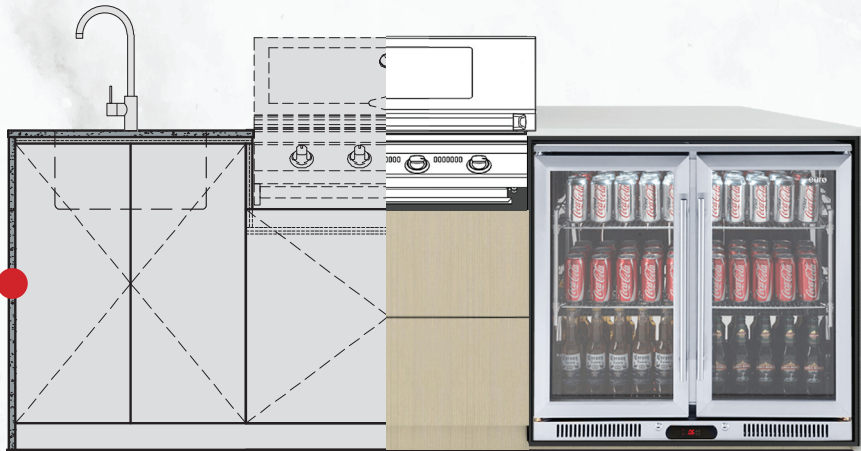

EMBRACE QUALITY + PASSION

www.euroalfresco.com.au

CONCEPT

SELECTION

SOLUTION

OUTDOOR KITCHEN SOLUTIONS