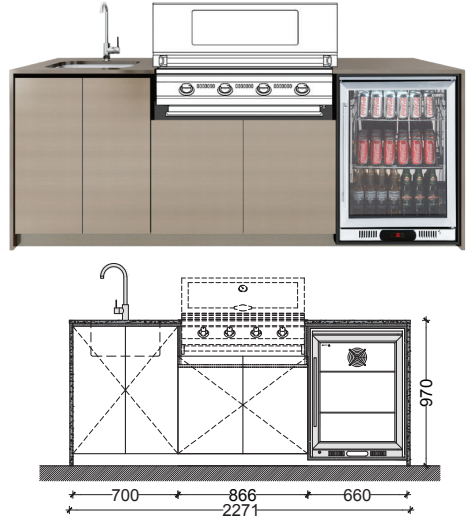

COMPATIBLE WITH:

BS12340 | BS12840 | BS12840S | BSB2040SA | BS19942

AMICI+ B
2.57
METRES