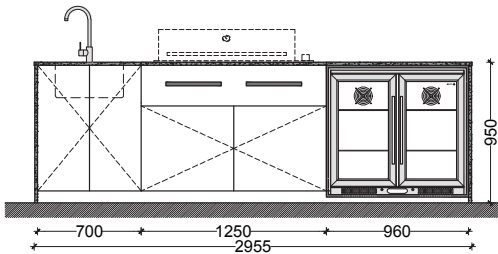

PICCOLO^P
2.66
METRES

COMPATIBLE WITH:
BSH158SA | BSL158SA

AMICI+^P
2.96
METRES

COMPATIBLE WITH:
BSH158SA | BSL158SA

VIVA^P
3.52
METRES

COMPATIBLE WITH:
BSH158SA | BSL158SA

The above kitchens include non-combustible insulating board to comply with safety regulations on selected BBQs. All product names, trademarks and registered trademarks are the property of their respective owners.