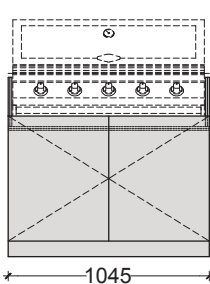

B2

+156mm

Above module compatible with:
**BS12350 | BS12850 | BS19952
BS12850S**

B3

+179mm

Above module compatible with:
BSB2050SA

B4

+360mm