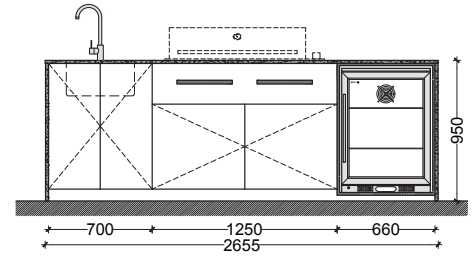

PICCOLO^P
2.66
METRES

COMPATIBLE WITH:
BSH158SA | BSL158SA

AMICI+^P
2.96
METRES

COMPATIBLE WITH:
BSH158SA | BSL158SA

VIVA^P
3.52
METRES

COMPATIBLE WITH:
BSH158SA | BSL158SA

The above kitchens include non-combustible insulating board to comply with safety regulations on selected BBQs. All product names, trademarks and registered trademarks are the property of their respective owners.