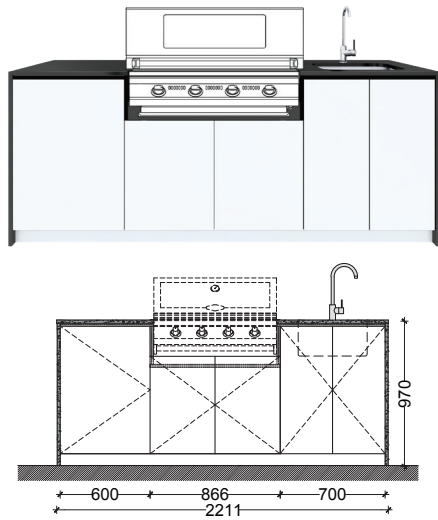

EURO ALFRESCO KITCHENS

COMPATIBLE WITH SELECTED BEEFEATER BUILT-IN BBQS
BBQS SOLD SEPARATELY

PRIMA B
2.21
METRES

COMPATIBLE WITH:

BS12340 | BS12840 | BS12840S | BSB2040SA | BS19942

PICCOLO B
2.27
METRES