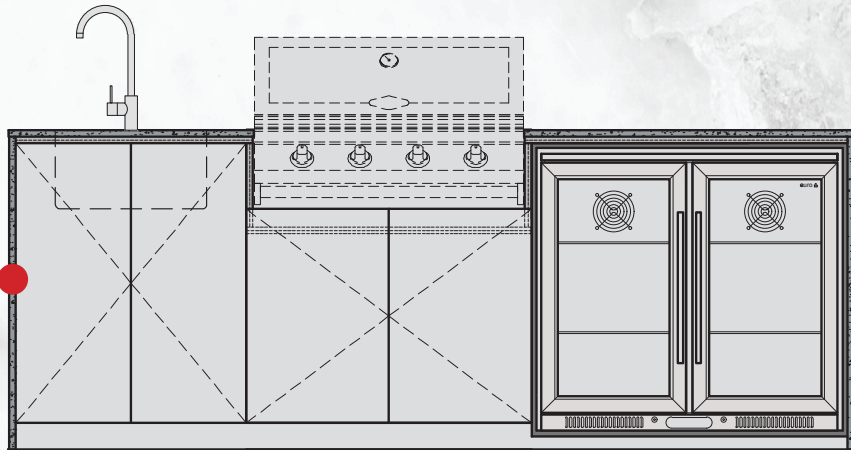

EMBRACE QUALITY + PASSION

www.euroalfresco.com.au

CONCEPT

SELECTION

SOLUTION

OUTDOOR KITCHEN SOLUTIONS