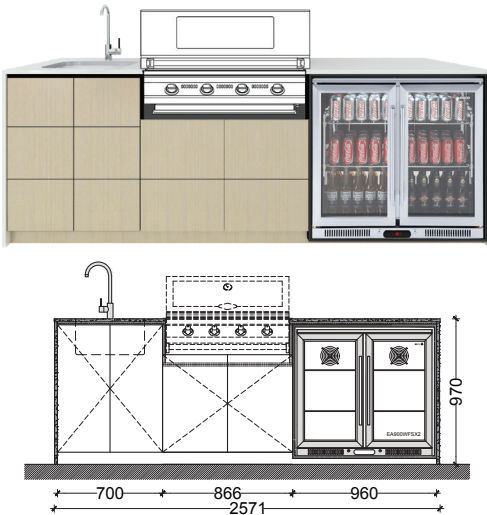

PRIMA B
2.21
METRES

COMPATIBLE WITH:

BS12340 | BS12840 | BS12840S | BSB2040SA | BS19942

PICCOLO B
2.27
METRES

COMPATIBLE WITH:

BS12340 | BS12840 | BS12840S | BSB2040SA | BS19942

AMICI+ B
2.57
METRES

COMPATIBLE WITH:

BS12340 | BS12840 | BS12840S | BSB2040SA | BS19942

VIVA B
3.13
METRES

COMPATIBLE WITH:

BS12340 | BS12840 | BS12840S | BSB2040SA | BS19942

THE **866mm BBQ MODULE** ON ANY OF THE ABOVE PRE-DESIGNS CAN BE SWAPPED OUT FOR ANY OF THE BELOW:
(NOTE: Swapping the BBQ module will change the length of the kitchen. The additional kitchen length is noted above each module)