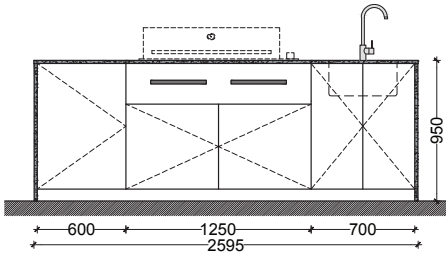

ASK US ABOUT OUR CUSTOMISED MODULAR SOLUTION

DESIGN & BUILD YOUR OWN KITCHEN

PRIMA^P
2.60
METRES

COMPATIBLE WITH:
BSH158SA | BSL158SA

PICCOLO^P
2.66
METRES