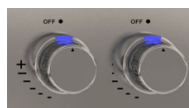

# 6 Burner Built-In + Hood BARBECUE

PRODUCT CODE: **EAL1200RBQ**

304 Grade  
Stainless Steel Tubes

Rotisserie set +  
infrared rear burner

Internal Lights

Control knob blue  
lighting

## FEATURES:

- + 6 gas burner unit with rear burner
- + 1 infrared rear burner
- + Rotisserie set & 10 amp plug in motor
- + 304 grade stainless steel, double skin hood, cooking chassis, tube burners, flame tamers
- + Ceramic infrared rear burner
- + 2 cast iron cooking grills
- + 1 Reversible cast iron griddle plate
- + 1 stainless steel warming rack
- + Easy removable drip tray
- + Push button battery ignition
- + Control knob blue lighting
- + Side heat deflectors (for built-in use)
- + LPG jets fitted
- + Natural gas conversion (Optional)
- + BBQ cover included

## SPECIFICATIONS:

<b>Cooking Area</b>	W960mm x D455mm
<b>Lid Type</b>	Hood
<b>No. of Burners</b>	6
<b>Plate and Grill</b>	Cast Iron
<b>Stainless Steel Grade</b>	304
<b>Weight</b>	69.0kg gross / 62.0kg net
<b>Total Gas Consumption</b>	90.5 MJ/h LPG / 79.0 MJ/h natural
<b>Main Burners Gas Consumption</b>	13.0 MJ/h LPG / 11.0 MJ/h natural
<b>Infrared Burner</b>	12.5 MJ/h LPG / 13.0 MJ/h natural