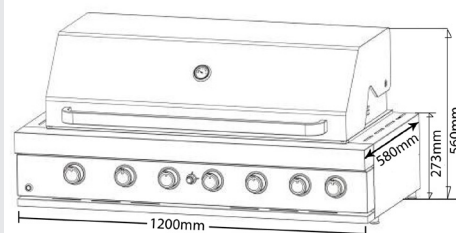

## SPECIFICATIONS:

<b>Cooking Area</b>	W960mm x D455mm
<b>Lid Type</b>	Hood
<b>No. of Burners</b>	6
<b>Plate and Grill</b>	Cast Iron
<b>Stainless Steel Grade</b>	304
<b>Weight</b>	69.0kg gross / 62.0kg net
<b>Total Gas Consumption</b>	90.5 MJ/h LPG / 79.0 MJ/h natural
<b>Main Burners Gas Consumption</b>	13.0 MJ/h LPG / 11.0 MJ/h natural
<b>Infrared Burner</b>	12.5 MJ/h LPG / 13.0 MJ/h natural

## PRODUCT DIMENSIONS