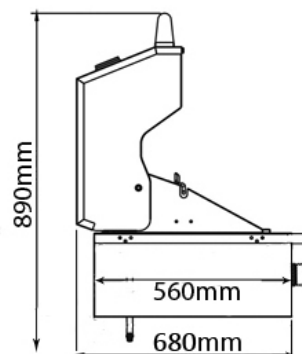

## SPECIFICATIONS:

<b>Cooking Area</b>	W960mm x D455mm
<b>Lid Type</b>	Hood
<b>No. of Burners</b>	6
<b>Plate and Grill</b>	Cast Iron
<b>Stainless Steel Grade</b>	304
<b>Weight</b>	69.0kg gross / 62.0kg net
<b>Total Gas Consumption</b>	90.5 MJ/h LPG / 79.0 MJ/h natural
<b>Main Burners Gas Consumption</b>	13.0 MJ/h LPG / 11.0 MJ/h natural
<b>Infrared Burner</b>	12.5 MJ/h LPG / 13.0 MJ/h natural

## PRODUCT DIMENSIONS