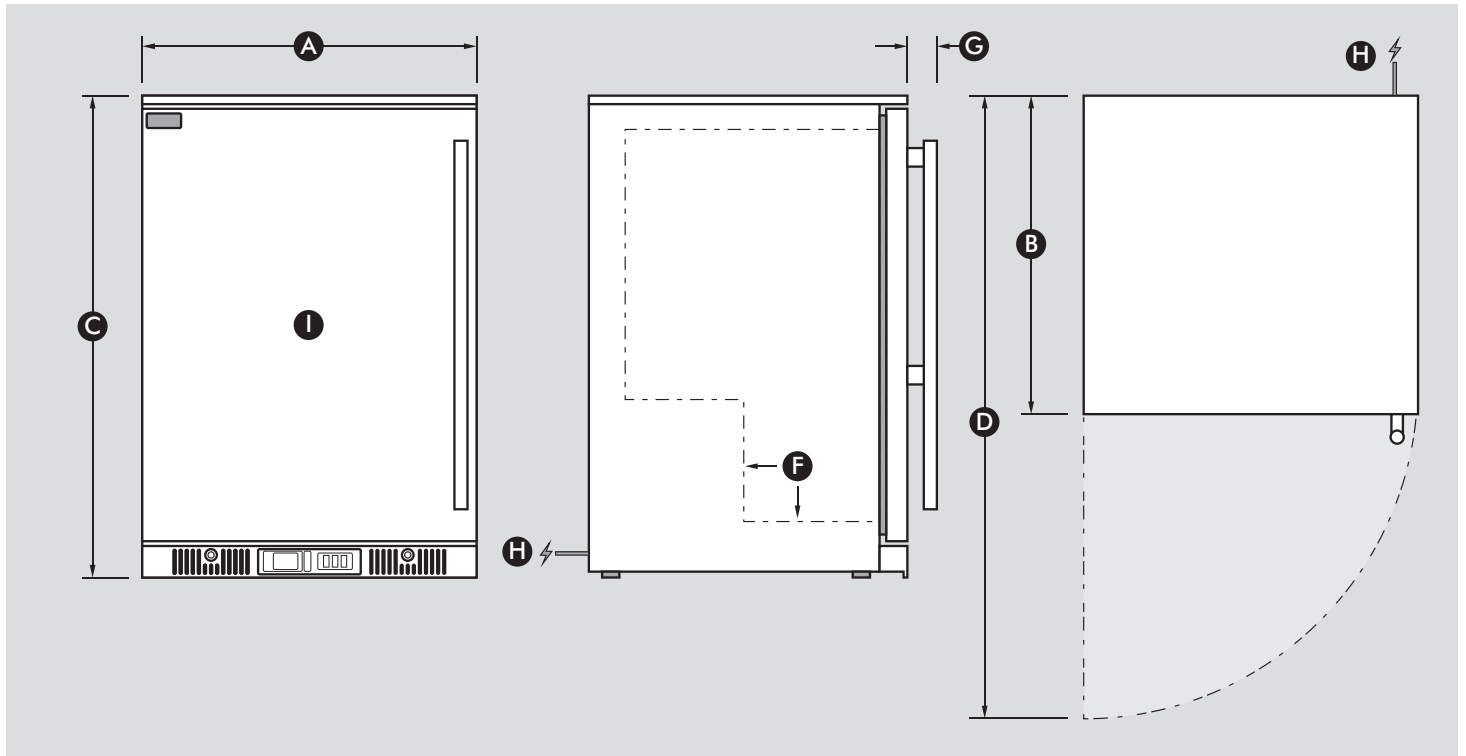

SPECIFICATIONS

Capacity (litres)	148
Holds (cans)	140
Noise Level	43
Consumption	1.03Kwh/24Hrs
Unit dimensions (WxDxH)	600 x 575 x 840
Lockable	Yes
Gross weight	59 kg

**Specifications and price of this product may change at any time
 **For more information about this product please call us or visit our website.

PRODUCT INFORMATION

ENV1L-SD

INFORMATION

DIMENSIONS

Ⓐ	Overall width	600mm
Ⓑ	Overall depth	575mm
Ⓒ	Overall height - includes feet	840mm
Ⓓ	Overall depth with door open	1045mm
Ⓔ	Height of hinge cap (included in height above)	N/A
Ⓕ	Internal step inside unit	195mm In & 190mm High
Ⓖ	Depth of handle (adds to depth above)	40mm
Ⓗ	Power cord location & length	190mm
Ⓘ	Internal dimensions (WxDxH)	470 x 440 x 680mmH

Note: Door opens maximum 3mm outside diameter

INSTALLATION & BUILDING INTO CAVITY'S

Minimum cavity size needed (WxDxH)	620 x 600 x 850mmH
Venting type of fridge	FRONT (Through Grill)

****Note: If wanting a 'cabinet door' in front of fridge door please contact us****

OTHER HELPFUL INFORMATION

Height floor to bottom of door	65mm
Door size (WxH)	597 x 750mmH
Feet height fully tightened	20mm
Height adjustment available on current feet	10mm
Change feet size for extra height option	Large Feet Add 20mm
Shelf Qty / Size	2 x Flat (500 x 395mm)
Wine Shelf available (Y/N)	Y