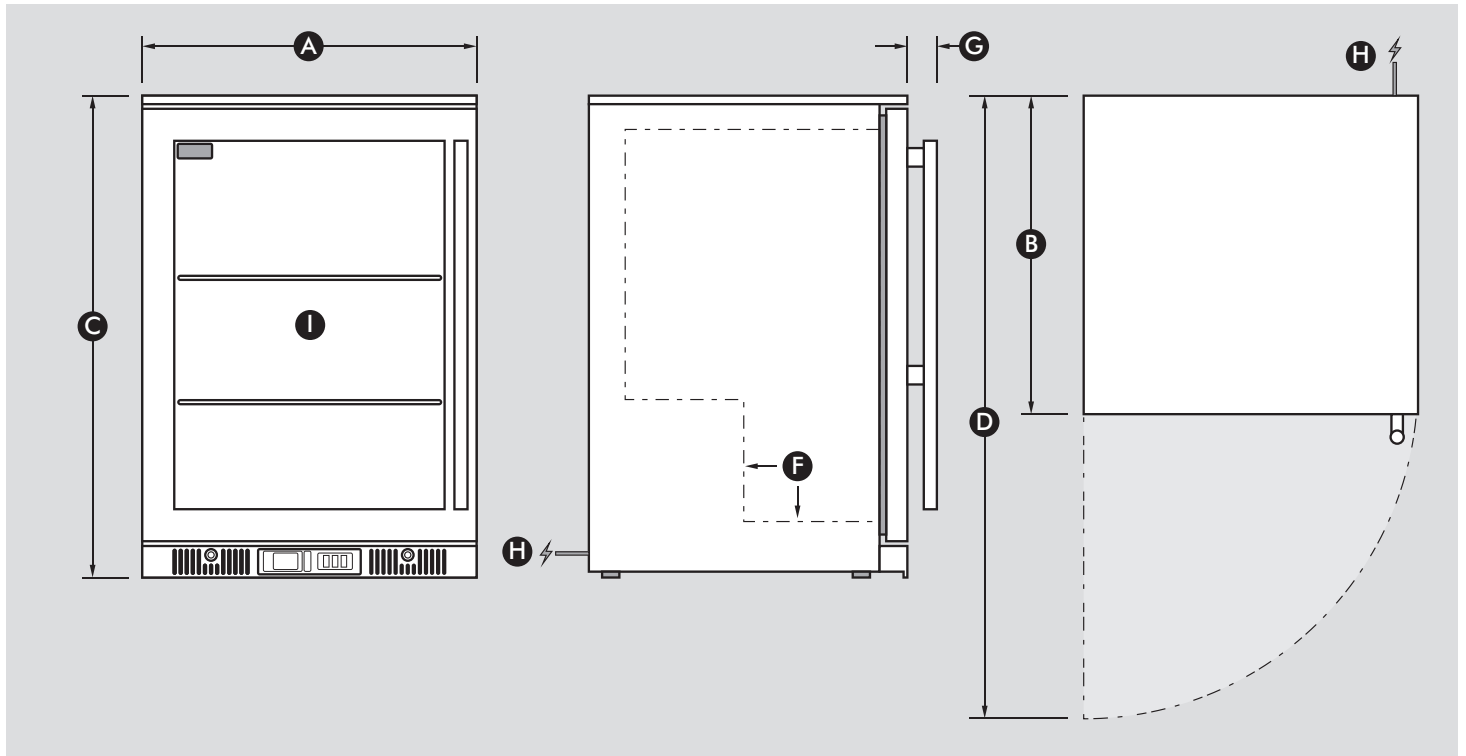

SPECIFICATIONS

Capacity (litres)	148
Holds (cans)	140
Noise Level	43
Consumption	1.20Kwh/24Hrs
Unit dimensions (WxDxH)	600 x 575 x 840
Lockable	Yes
Gross weight	64 kg

**Specifications and price of this product may change at any time
 **For more information about this product please call us or visit our website.

PRODUCT INFORMATION

ENV1L-SS

INFORMATION

DIMENSIONS

Ⓐ	Overall width	600mm
Ⓑ	Overall depth	575mm
Ⓒ	Overall height - includes feet	840mm
Ⓓ	Overall depth with door open	1045mm
Ⓔ	Height of hinge cap (included in height above)	N/A
Ⓕ	Internal step inside unit	195mm In & 190mm High
Ⓖ	Depth of handle (adds to depth above)	40mm
Ⓗ	Power cord location & length	190mm
Ⓘ	Internal dimensions (WxDxH)	520 x 440 x 680mmH

Note: Door opens maximum 3mm outside diameter

INSTALLATION & BUILDING INTO CAVITY'S

Minimum cavity size needed (WxDxH)	620 x 600 x 850mmH
Venting type of fridge	FRONT (Through Grill)

****Note: If wanting a 'cabinet door' in front of fridge door please contact us****

OTHER HELPFUL INFORMATION

Height floor to bottom of door	65mm
Door size (WxH)	597 x 750mm
Feet height fully tightened	20mm
Height adjustment available on current feet	10mm
Change feet size for extra height option	Large Feet Adds 20mm
Shelf Qty / Size	2 x Flat (500 x 395mmD)
Wine Shelf available (Y/N)	Y