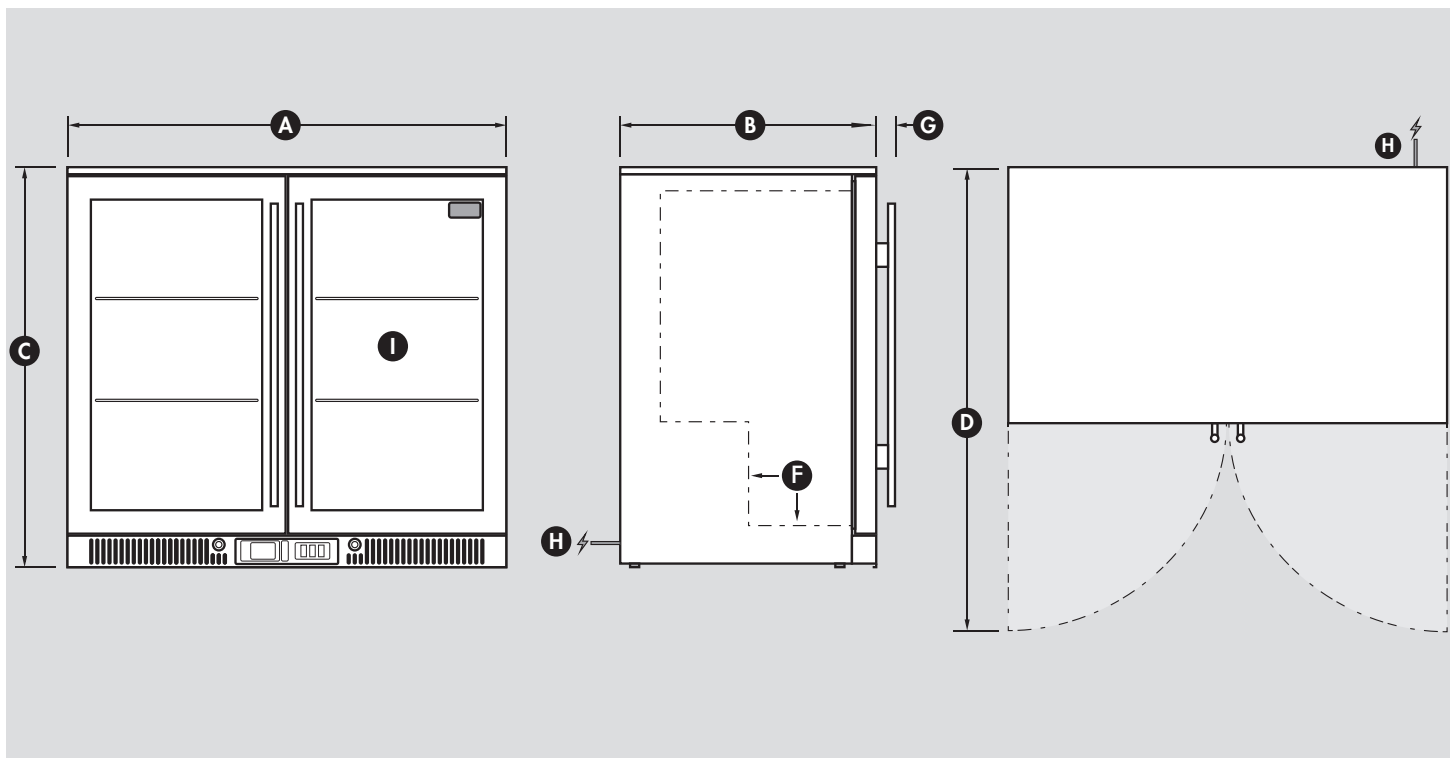

PRODUCT INFORMATION

ENV2H-SS

INFORMATION

DIMENSIONS

Ⓐ Overall width	900mm
Ⓑ Overall depth	575mm
Ⓒ Overall height - includes feet	840mm
Ⓓ Overall depth with door open	995mm
Ⓔ Height of hinge cap (included in height above)	N/A
Ⓕ Internal step inside unit	195mm In & 190mm High
Ⓖ Depth of handle (adds to depth above)	40mm
Ⓗ Power cord location & length	190mm
Ⓘ Internal dimensions (WxDxH)	810 x 440 x 680mmH

Note: Doors open maximum 3mm outside diameter

INSTALLATION & BUILDING INTO CAVITY'S

Minimum cavity size needed (WxDxH)	920 x 600 x 850mmH
Venting type of fridge	FRONT (Through Grill)

Note: If wanting a 'cabinet door' in front of fridge door please contact us

OTHER HELPFUL INFORMATION

Height floor to bottom of door	65mm
Door size (WxH)	445 x 750mm
Feet height fully tightened	20mm
Height adjustment available on current feet	10mm
Change feet size for extra height option	Large Feet Adds 20mm
Shelf Qty / Size	4 x Flat (395 x 400mmD)
Wine Shelf available (Y/N)	Y

PERFORMANCE

Cooling	Cools easily to minus 1 (-1oC)
Application suitability	Commercial / Alfresco / Indoor

Maximum operating ambient temperature	47oC
Outdoor official rating	IP24