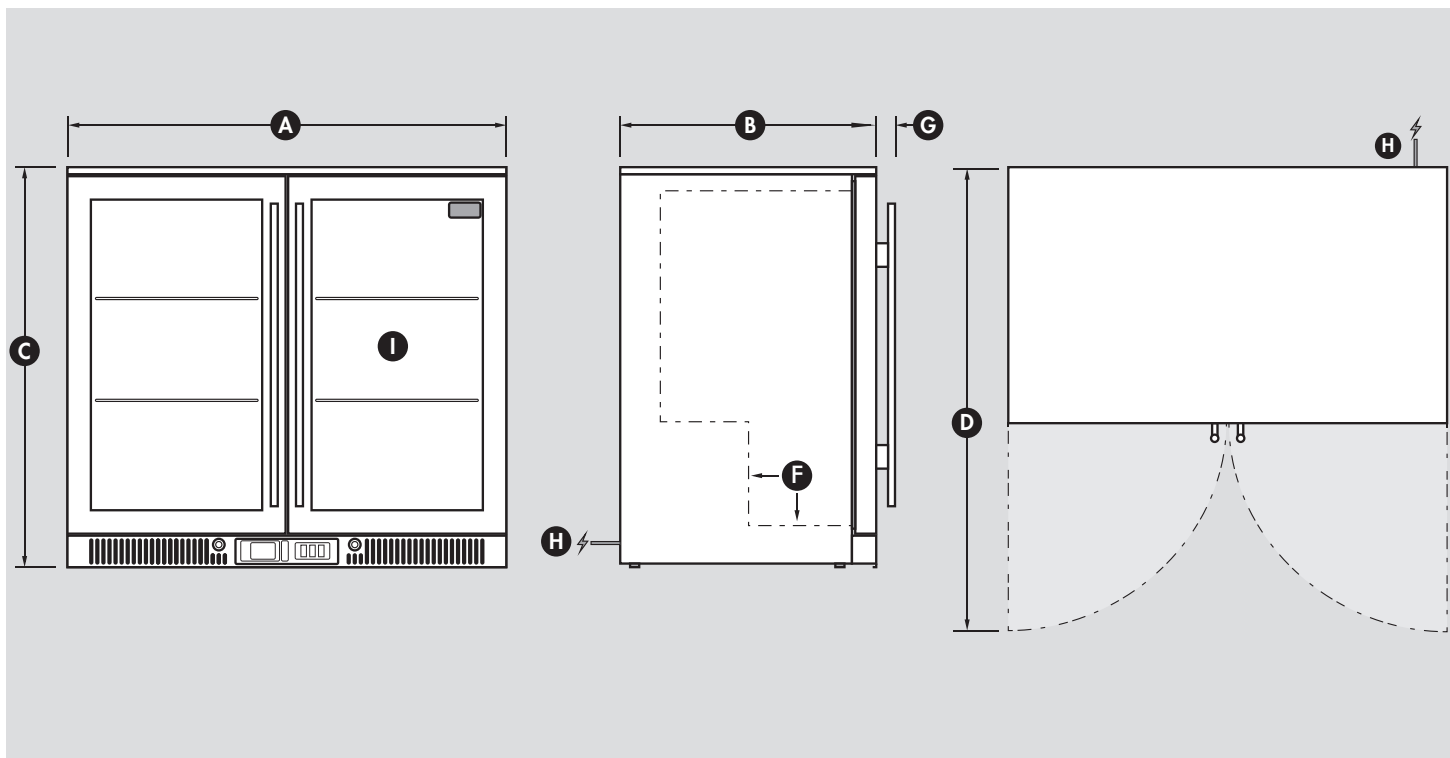

SPECIFICATIONS

Capacity (litres)	248
Holds (cans)	240
Noise Level	43
Consumption	1.44Kwh/24Hrs
Unit dimensions (WxDxH)	900 x 575 x 840
Lockable	Yes
Gross weight	83 kg

**Specifications and price of this product may change at any time
**For more information about this product please call us or visit our website.

PRODUCT INFORMATION

ENV2H-SS

INFORMATION

DIMENSIONS

Ⓐ Overall width	900mm
Ⓑ Overall depth	575mm
Ⓒ Overall height - includes feet	840mm
Ⓓ Overall depth with door open	995mm
Ⓔ Height of higne cap (included in height above)	N/A
Ⓕ Internal step inside unit	195mm In & 190mm High
Ⓖ Depth of handle (adds to depth above)	40mm
Ⓗ Power cord location & length	190mm
Ⓘ Internal dimensions (WxDxH)	810 x 440 x 680mmH

Note: Doors open maximum 3mm outside diameter

INSTALLATION & BUILDING INTO CAVITY'S

Minimum cavity size needed (WxDxH)	920 x 600 x 850mmH
Venting type of fridge	FRONT (Through Grill)

****Note: If wanting a 'cabinet door' in front of fridge door please contact us****

OTHER HELPFUL INFORMATION

Height floor to bottom of door	65mm
Door size (WxH)	445 x 750mm
Feet height fully tightened	20mm
Height adjustment available on current feet	10mm
Change feet size for extra height option	Large Feet Adds 20mm
Shelf Qty / Size	4 x Flat (395 x 400mmD)
Wine Shelf available (Y/N)	Y