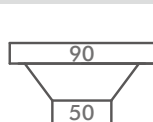

Alfresco 540 Sink & Tap Pack

Model Code: FRA540T15

Included Accessories

Optional Accessories

Dimensions

Specifications

Description	Single bowl, Inset or flush-mount Undermount Sink
Overall Sink Size	580mm x 440mm x 220mm deep
Bowl Dimensions	540mm x 400mm x 220mm deep
Drainer Length	N/A
Thickness	1.2mm
Material	Stainless steel SUS316

Installation

Fixings	Inset and Undermount clips supplied
Template	N/A
Min Cabinet Size	630mm
Waste Holes	1 x 90mm round Compatible with waste disposal
Sealing Strip	N/A

Plumbing

Waste Fittings	1 x (90mm x 2") basket wastes included
Overflow	N/A

SURFACE FINISH

WASTE KIT

MATERIAL

INSTALLATION OPTIONS

PROFILE

Abey are Australia's leaders in sinkware, designing and manufacturing to the world's highest quality specifications as well as sourcing and bringing you Europe's very best, leading edge designs – practical, affordable, inspirational, stylish, timeless or cutting edge. When you buy an Abey stainless steel sink you receive the highest quality and 25 year warranty. Abey and the manufacturer are continually seeking ways to improve the design specifications, aesthetic and production techniques of the products. As a result, alterations to the specifications and dimensions of the products and designs occur continually.