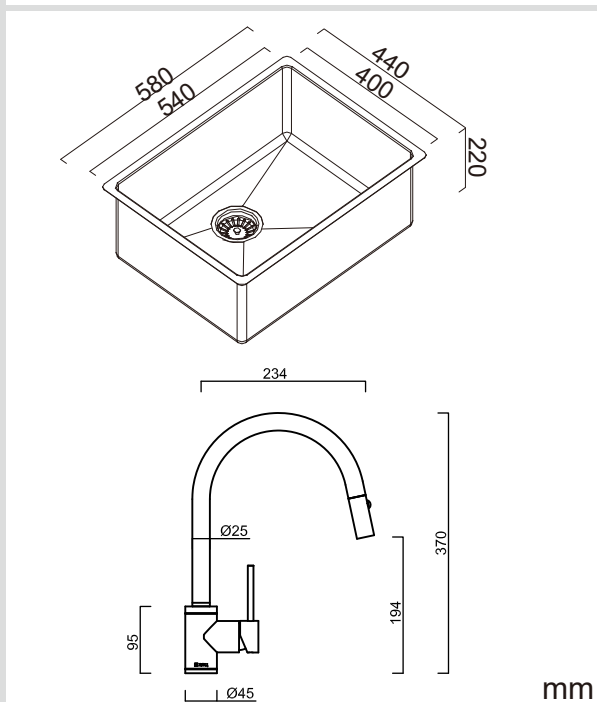

Alfresco 540 Sink & Tap Pack

Model Code: FRA540T15

Included Accessories

Optional Accessories

Dimensions

Specifications

Description	Single bowl, Inset or flush-mount Undermount Sink
Overall Sink Size	580mm x 440mm x 220mm deep
Bowl Dimensions	540mm x 400mm x 220mm deep
Drainer Length	N/A
Thickness	1.2mm
Material	Stainless steel SUS316

Installation

Fixings	Inset and Undermount clips supplied
Template	N/A
Min Cabinet Size	630mm
Waste Holes	1 x 90mm round Compatible with waste disposal
Sealing Strip	N/A

Plumbing

Waste Fittings	1 x (90mm x 2") basket wastes included
Overflow	N/A