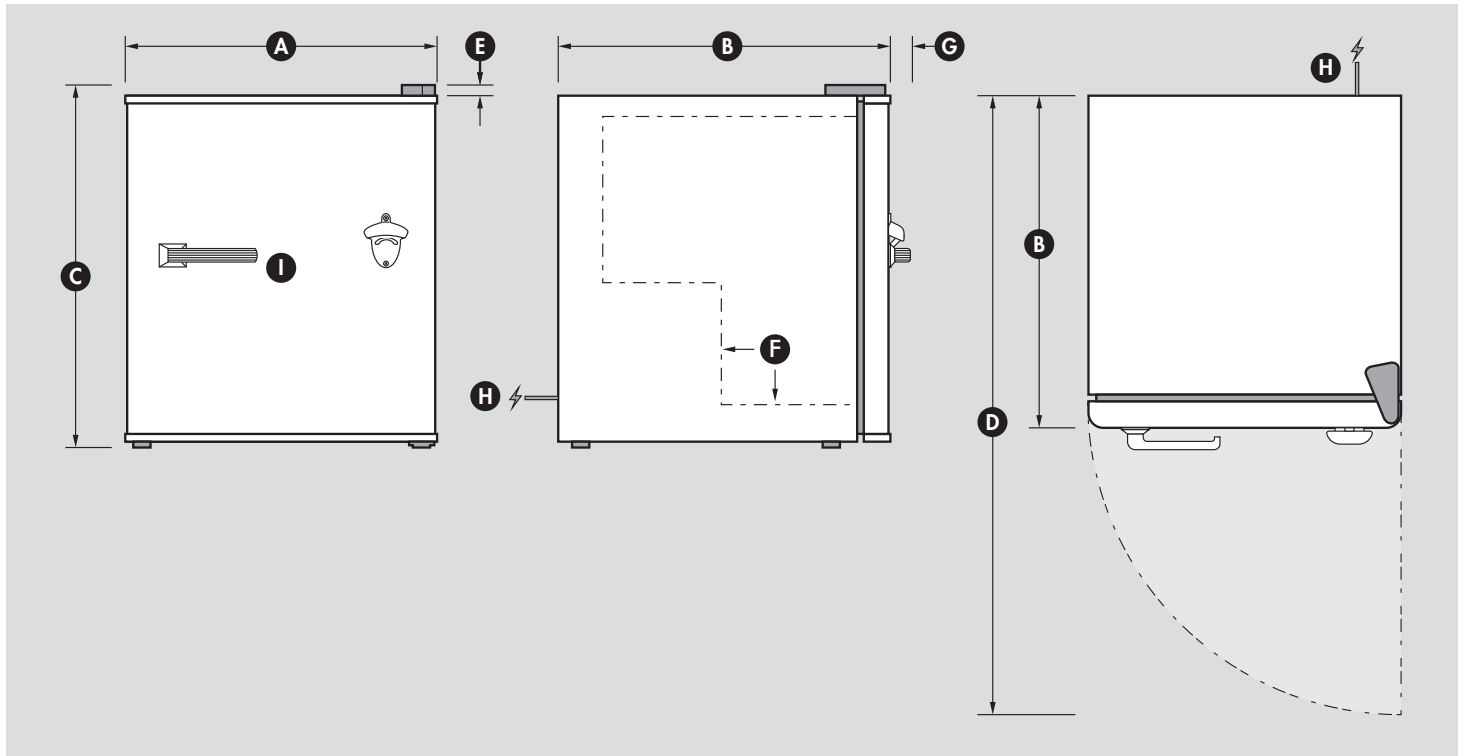

PRODUCT INFORMATION

HUS-BC46B-RET

INFORMATION

DIMENSIONS

Ⓐ Overall width	430mm
Ⓑ Overall depth	470mm
Ⓒ Overall height - includes feet	510mm
Ⓓ Overall depth with door open	875mm
Ⓔ Height of hinge cap (included in height above)	10mm
Ⓕ Internal step inside unit	210mm In & 190mm High
Ⓖ Depth of handle (adds to depth above)	35mm
Ⓗ Power cord location & length	1800mm
Ⓛ Internal dimensions (WxDxH)	340 x 380 x 420mmH

Note: Door opens maximum 0mm outside fridge diameter

INSTALLATION & BUILDING INTO CAVITY'S

Minimum cavity size needed (WxDxH) 470 x 510 x 530mmH
Venting type of fridge REAR - A rear vent would lessen run times.

Note: If wanting a 'cabinet door' in front of fridge door please contact us

OTHER HELPFUL INFORMATION

Height floor to bottom of door	20mm
Door size (WxH)	430 x 480mmH
Feet height fully tightened	15mm
Height adjustment available on current feet	None
Change feet size for extra height option	N/A
Shelf Qty / Size	1 x (345x280mmD) & 1 x (345x130mmD)
	*Has inner shelf cavities on door
Wine Shelf available (Y/N)	Yes

PERFORMANCE

Cooling	Can cool to 0oC (Zero)
Application suitability	Indoor
Maximum operating ambient temperature	32oC
Meps energy approved & food grade	Yes