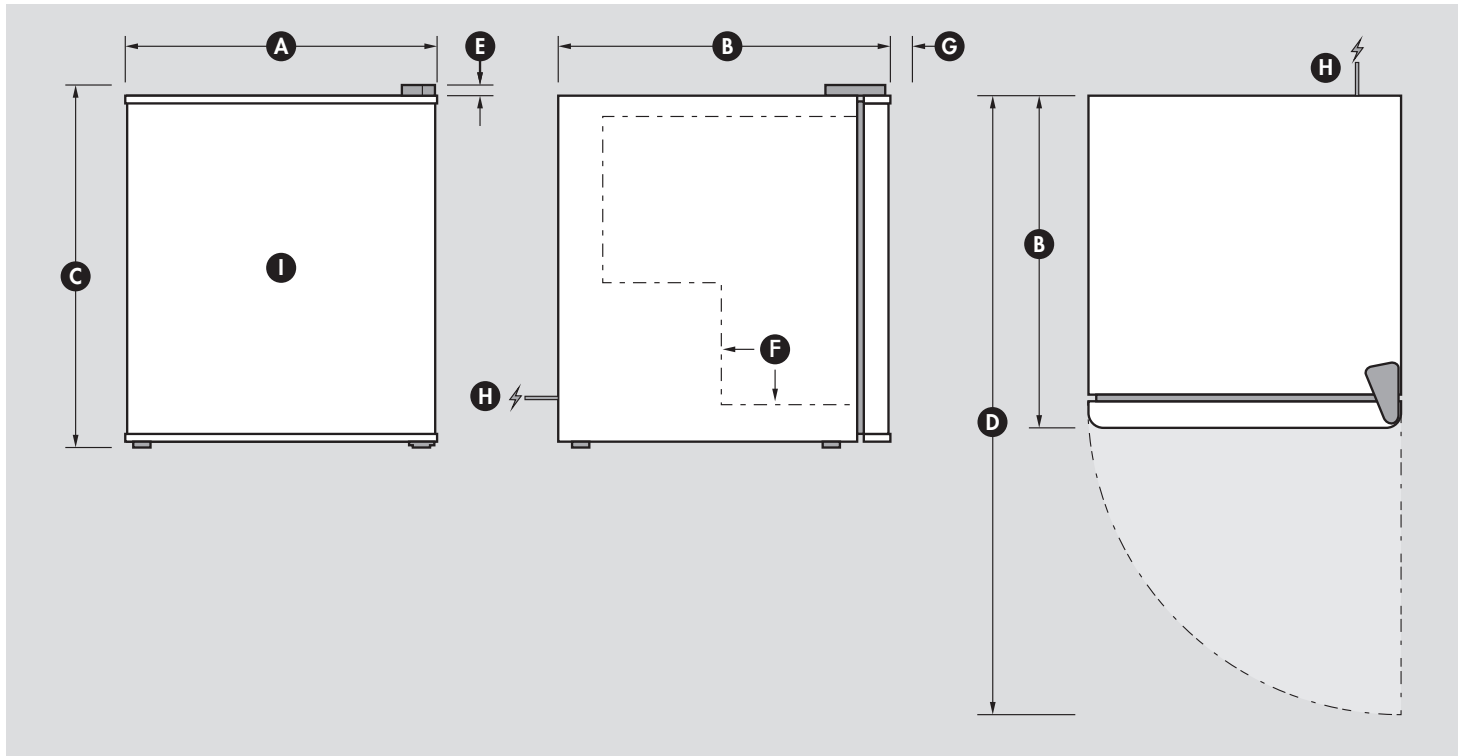

SPECIFICATIONS

Capacity (litres)	46
Holds (cans)	38
Noise Level	39
Consumption	0.65Kwh/24Hrs
Unit dimensions (WxDxH)	430 x 470 x 500
Lockable	No
Gross weight	16 kg

SCHMICK 
Australia

**Specifications and price of this product may change at any time

**For more information about this product please call us or visit our website.

PRODUCT INFORMATION

HUS-BC46B2

INFORMATION

DIMENSIONS

Ⓐ Overall width	430mm
Ⓑ Overall depth	470mm
Ⓒ Overall height - includes feet	510mm
Ⓓ Overall depth with door open	875mm
Ⓔ Height of hinge cap (included in height above)	10mm
Ⓕ Internal step inside unit	210mm In & 190mm High
Ⓖ Depth of handle (adds to depth above)	N/A
Ⓗ Power cord location & length	1800mm
Ⓘ Internal dimensions (WxDxH)	340 x 380 x 420mmH

Note: Door opens maximum 0mm outside fridge diameter

INSTALLATION & BUILDING INTO CAVITY'S

Minimum cavity size needed (WxDxH)	470 x 510 x 530mmH
Venting type of fridge	REAR - A rear vent would lessen run times.

****Note: If wanting a 'cabinet door' in front of fridge door please contact us****

OTHER HELPFUL INFORMATION

Height floor to bottom of door	20mm
Door size (WxH)	430 x 480mmH
Feet height fully tightened	15mm
Height adjustment available on current feet	None
Change feet size for extra height option	N/A
Shelf Qty / Size	1 x (345x280mmD) & 1 x (345x130mmD)
	*Has inner shelf cavities on door
Wine Shelf available (Y/N)	Yes