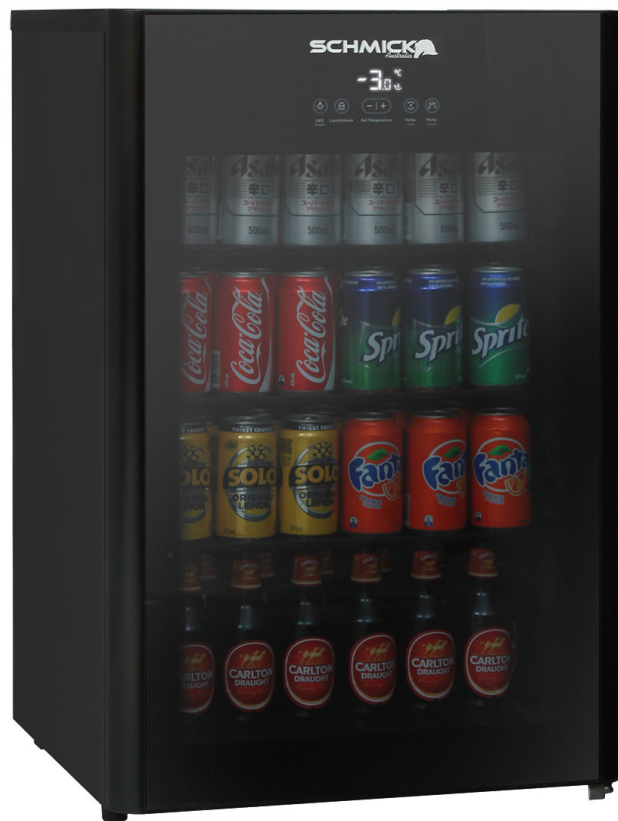

SPECIFICATIONS

Capacity (litres)	108
Holds (cans)	108
Noise Level	45
Consumption	2.70Kwh/24Hrs
Unit dimensions (WxDxH)	560 x 500 x 845
Lockable	No
Gross weight	50 kg

SCHMICK
Australia

**Specifications and price of this product may change at any time

**For more information about this product please call us or visit our website.