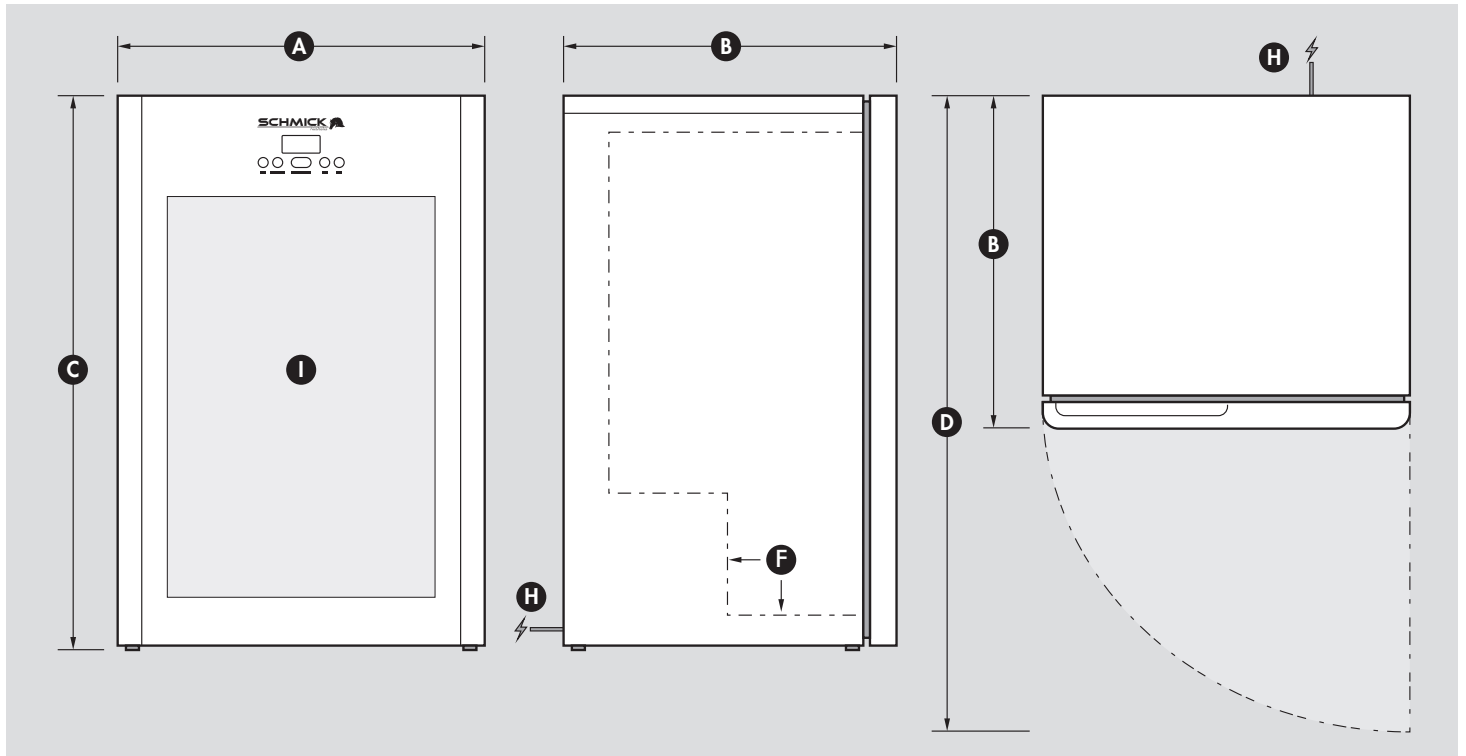

PRODUCT INFORMATION

HUS-EX108

INFORMATION

DIMENSIONS

Ⓐ	Overall width	560mm
Ⓑ	Overall depth	505mm
Ⓒ	Overall height - includes feet	850mm
Ⓓ	Overall depth with door open	1025mm
Ⓔ	Height of hinge cap (included in height above)	N/A
Ⓕ	Internal step inside unit	205mm In & 210mm High
Ⓖ	Depth of handle (adds to depth above)	N/A
Ⓗ	Power cord location & length	1800mm
Ⓘ	Internal dimensions (WxDxH)	445 x 360 x 705mmH

Note: Door opens within diameter of fridge

INSTALLATION & BUILDING INTO CAVITY'S

Minimum cavity size needed (WxDxH) 600 x 600 x 870mmH
Venting type of fridge REAR (Needs Min 20mm around unit & 100mm at rear)

Note: If wanting a 'cabinet door' in front of fridge door please contact us

OTHER HELPFUL INFORMATION

Height floor to bottom of door	20mm
Door size (WxH)	560 x 825mmH
Feet height fully tightened	20mm
Height adjustment available on current feet	10mm
Change feet size for extra height option	Large Feet Can Add 20mm
Shelf Qty / Size (WxD)	3 x 460 x 350mmD
	1 x 460 x 235mmD
Wine Shelf available (Y/N)	Y

PERFORMANCE

Cooling	Cools To -5oC (Minus 5)
Application suitability	Indoor / Alfresco / Outdoor
Maximum operating ambient temperature	38°C
Outdoor IP official rating	No