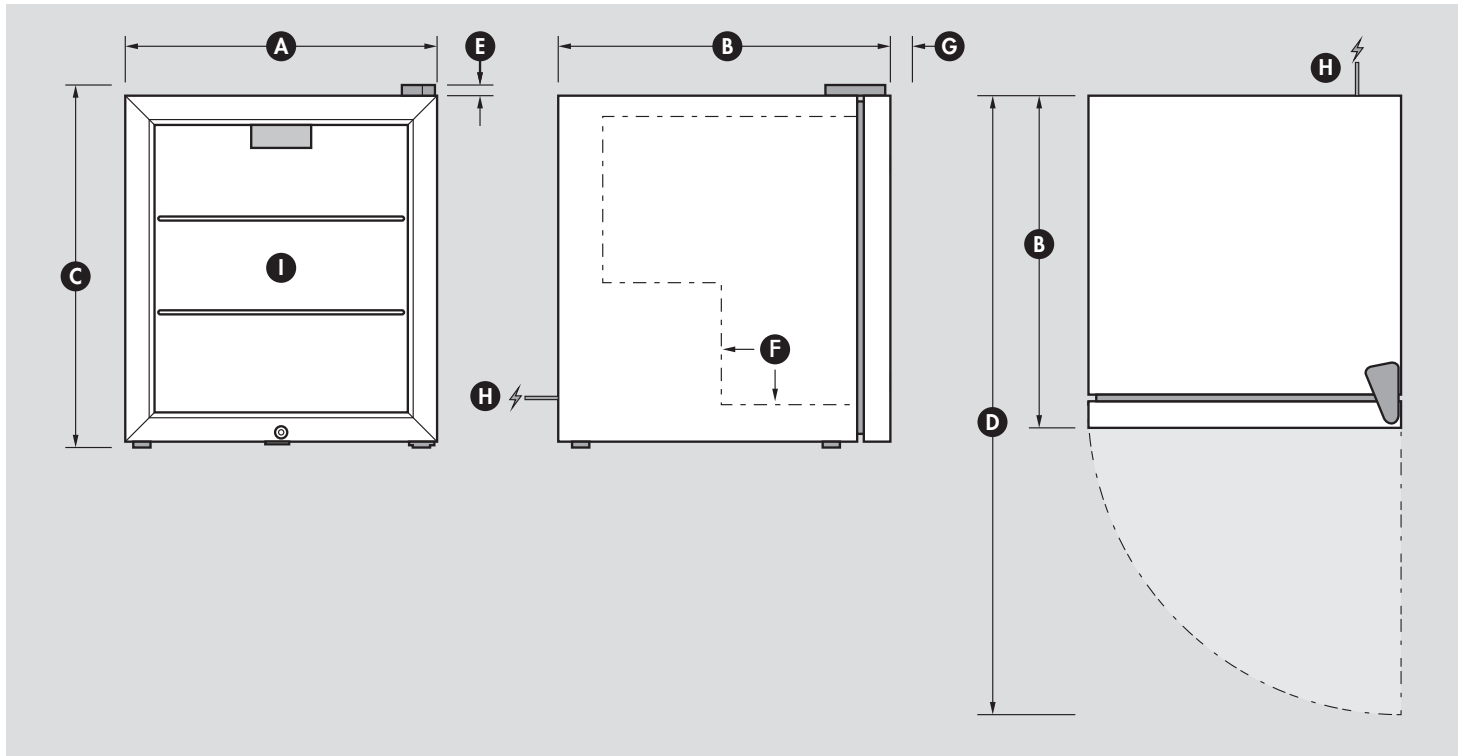

PRODUCT INFORMATION

HUS-SC50AB

INFORMATION

DIMENSIONS

Ⓐ Overall width	430mm
Ⓑ Overall depth	490mm
Ⓒ Overall height - includes feet	510mm
Ⓓ Overall depth with door open	890mm
Ⓔ Height of hinge cap (included in height above)	10mm
Ⓕ Internal step inside unit	210mm In & 190mm High
Ⓖ Depth of handle (adds to depth above)	35mm
Ⓗ Power cord location & length	1800mm
Ⓘ Internal dimensions (WxDxH)	340 x 380 x 420mmH

Note: Door opens maximum 10mm outside fridge diameter

INSTALLATION & BUILDING INTO CAVITY'S

Minimum cavity size needed (WxDxH) 470 x 530 x 530mmH
Venting type of fridge REAR - A rear vent would lessen run times.

Note: If wanting a 'cabinet door' in front of fridge door please contact us

OTHER HELPFUL INFORMATION

Height floor to bottom of door	20mm
Door size (WxH)	435 x 480mmH
Feet height fully tightened	15mm
Height adjustment available on current feet	None
Change feet size for extra height option	N/A
Shelf Qty / Size	1 x (345x310mmD) & 1 x (345x205mmD)
Wine Shelf available (Y/N)	Yes

PERFORMANCE

Cooling	Can cool to 0oC (Zero)
Application suitability	Indoor
Maximum operating ambient temperature	32oC
Meps energy approved & food grade	Yes