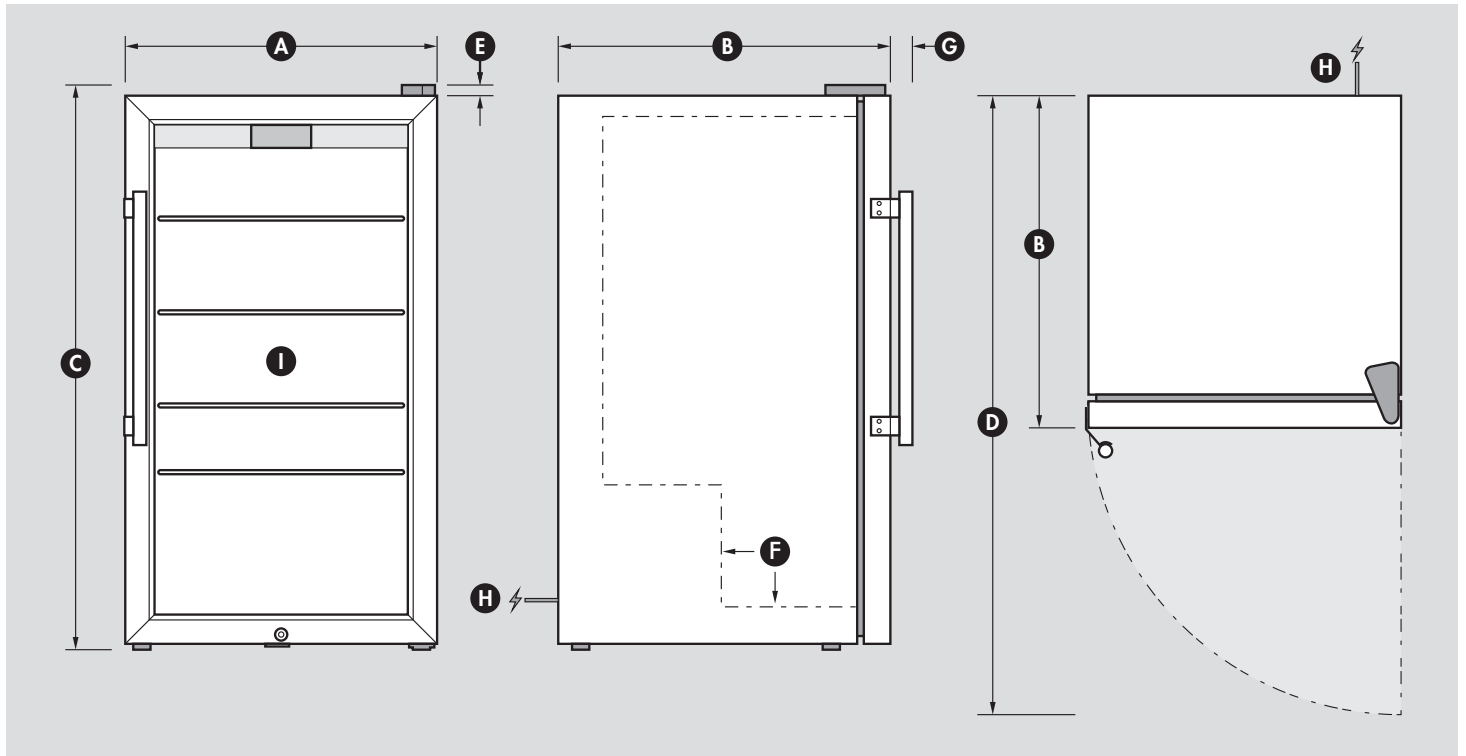

**MODEL:
HUS-SC88-SS**

QUICK INFO

Tropical Rated Glass Door Bar Fridge made especially for outdoor alfresco areas in Australia.

Unit has triple glazed LOW E s/steel door with lock and led strip lights. The shelving structure allows 5 x height of 375ml cans, so it can fit over 100 inside.

SPECIFICATIONS

Capacity (litres)	98
Holds (cans)	115
Noise Level	41
Consumption	1.70Kwh/24Hrs
Unit dimensions (WxDxH)	470 x 500 x 850
Lockable	Yes
Gross weight	48 kg

**Specifications and price of this product may change at any time
**For more information about this product please call us or visit our website.

PRODUCT INFORMATION

HUS-SC88-SS

INFORMATION

DIMENSIONS

Ⓐ	Overall width	470mm
Ⓑ	Overall depth	495mm
Ⓒ	Overall height - includes feet	845mm
Ⓓ	Overall depth with door open	935mm
Ⓔ	Height of higne cap (included in height above)	20mm
Ⓕ	Internal step inside unit	220mm In x 200mm High
Ⓖ	Depth of handle (adds to depth above)	45mm
Ⓗ	Power cord location & length	1800mm
Ⓘ	Internal dimensions (WxDxH)	370 x 370 x 735mmH

****Note: If wanting a 'cabinet door' in front of fridge door please contact us****

OTHER HELPFUL INFORMATION

Height floor to bottom of door	15mm
Door size (WxH)	470 x 805mmH
Feet height fully tightened	15mm
Height adjustment available on current feet	5mm
Change feet size for extra height option	30mm
Shelf Qty / Size	3 x (390 x 340mmD) & 1 x (390 x 210mmD)
Wine Shelf available (Y/N)	Yes