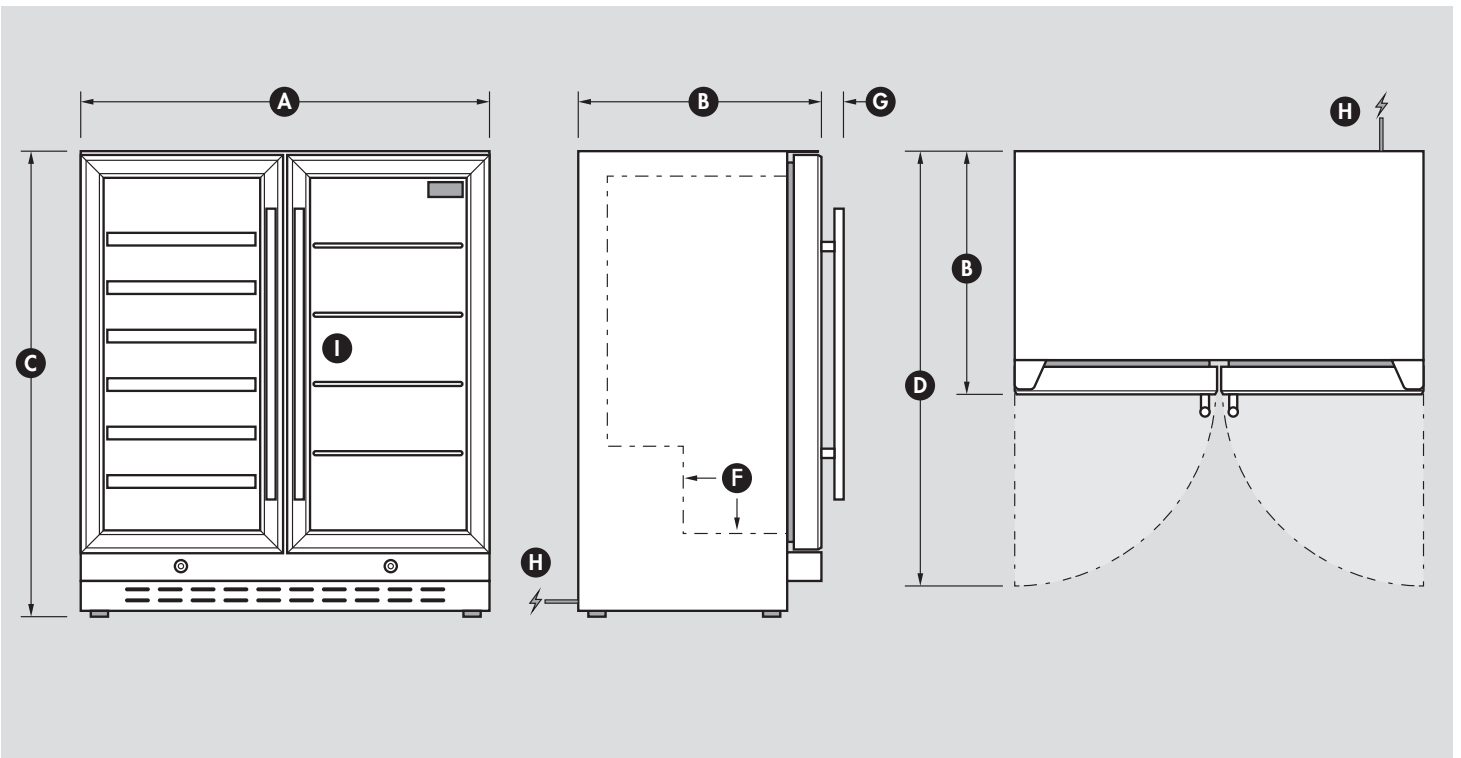

SPECIFICATIONS

Capacity (litres)	165
Holds (cans)	90
Noise Level	43
Consumption	1.23Kwh/24Hrs
Unit dimensions (WxDxH)	750 x 570 x 865
Lockable	Yes
Gross weight	61 kg

**Specifications and price of this product may change at any time
 **For more information about this product please call us or visit our website.

PRODUCT INFORMATION

JC165 / JC165B

INFORMATION

DIMENSIONS

Ⓐ	Overall width	750mm
Ⓑ	Overall depth	570mm
Ⓒ	Overall height - includes feet	860mm
Ⓓ	Overall depth with door open	915mm
Ⓔ	Height of hinge cap (included in height above)	N/A
Ⓕ	Internal step inside unit	310mm In & 90mm High
Ⓖ	Depth of handle (adds to depth above)	45mm
Ⓗ	Power cord location & length	1800mm
Ⓘ	Internal dimensions (WxDxH)	(2) x 300 x 420 x 630mmH

Note: Door opens maximum 7mm outside diameter

INSTALLATION & BUILDING INTO CAVITY'S

Minimum cavity size needed (WxDxH)	770 x 600 x 870mmH
Venting type of fridge	FRONT (Through Grill)

****Note: If wanting a 'cabinet door' in front of fridge door please contact us****

OTHER HELPFUL INFORMATION

Height floor to bottom of door	115mm
Door size (WxH)	370 x 750mmH
Feet height fully tightened	13mm
Height adjustment available on current feet	5mm
Change feet size for extra height option	Large Feet Adds 22mm
Shelf Qty / Size	4 x Beer (280 x 435mmD) 6 x Wine (285 x 440mmD)