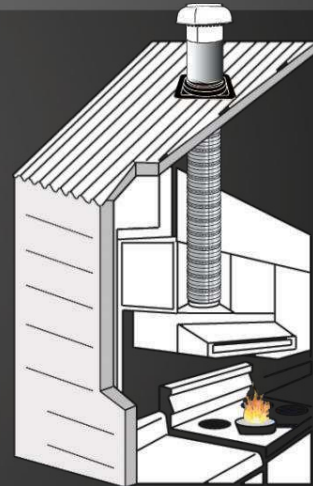

Wall-Eave Vent Kit

Product Code: RHKE65

- Grill Vent C/W Screen 150mm
- 3000mm Semi-Rigid aluminium ducting
- 125mm to 150mm Duct increaser
- Metal worm drive clamps 150mm
- Metal worm drive clamps 125mm

Universal Metal Roof Kit

Product Code: RHKMR65

- Roof Mushroom Cowl – aluminium
- 30g. Galvanised 610mm Clip-Seam Piping
- Metal roof flashing
- Bracing strap 900mm x 0.8mm – galvanised steel
- Rivets & drill bit – for attachments
- 3000mm Semi-Rigid aluminium ducting
- 125mm to 150mm Duct increaser
- Metal worm drive clamps 150mm
- Metal worm drive clamps 125mm

Universal Tile Roof Kit

Product Code: RHKTR65

- Roof Mushroom Cowl – aluminium
- 30g. Galvanised 610mm Clip-Seam Piping
- Tile roof flashing
- Bracing strap 900mm x 0.8mm – galvanised steel
- Rivets & drill bit – for attachments
- 3000mm Semi-Rigid aluminium ducting
- 125mm to 150mm Duct increaser
- Metal worm drive clamps 150mm
- Metal worm drive clamps 125mm