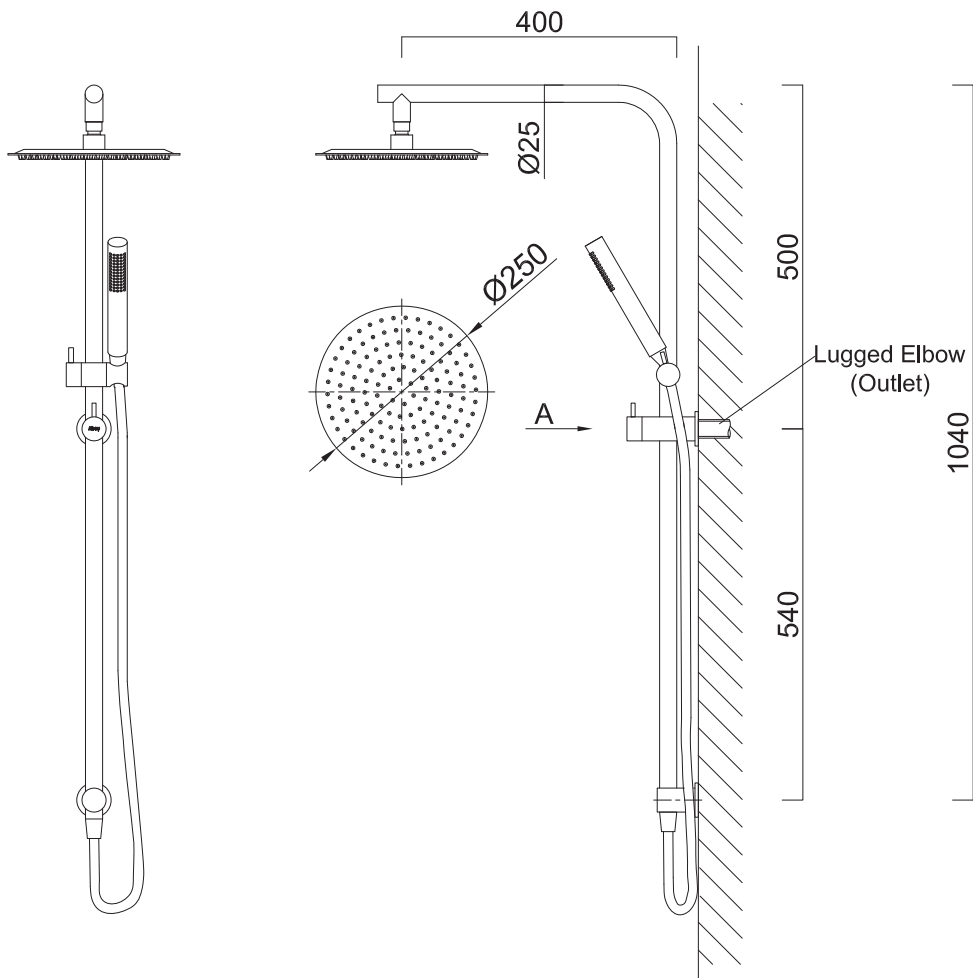

## RHS09-316

### 316 MARINE GRADE STAINLESS STEEL ROUND SHOWERHEAD (250mm) & HANDSHOWER

WELS Rating Overhead Shower 3 Star, 8.0L/min

WELS Rating Handshower 3 Star, 8.0L/min

WELS Registration #S18760