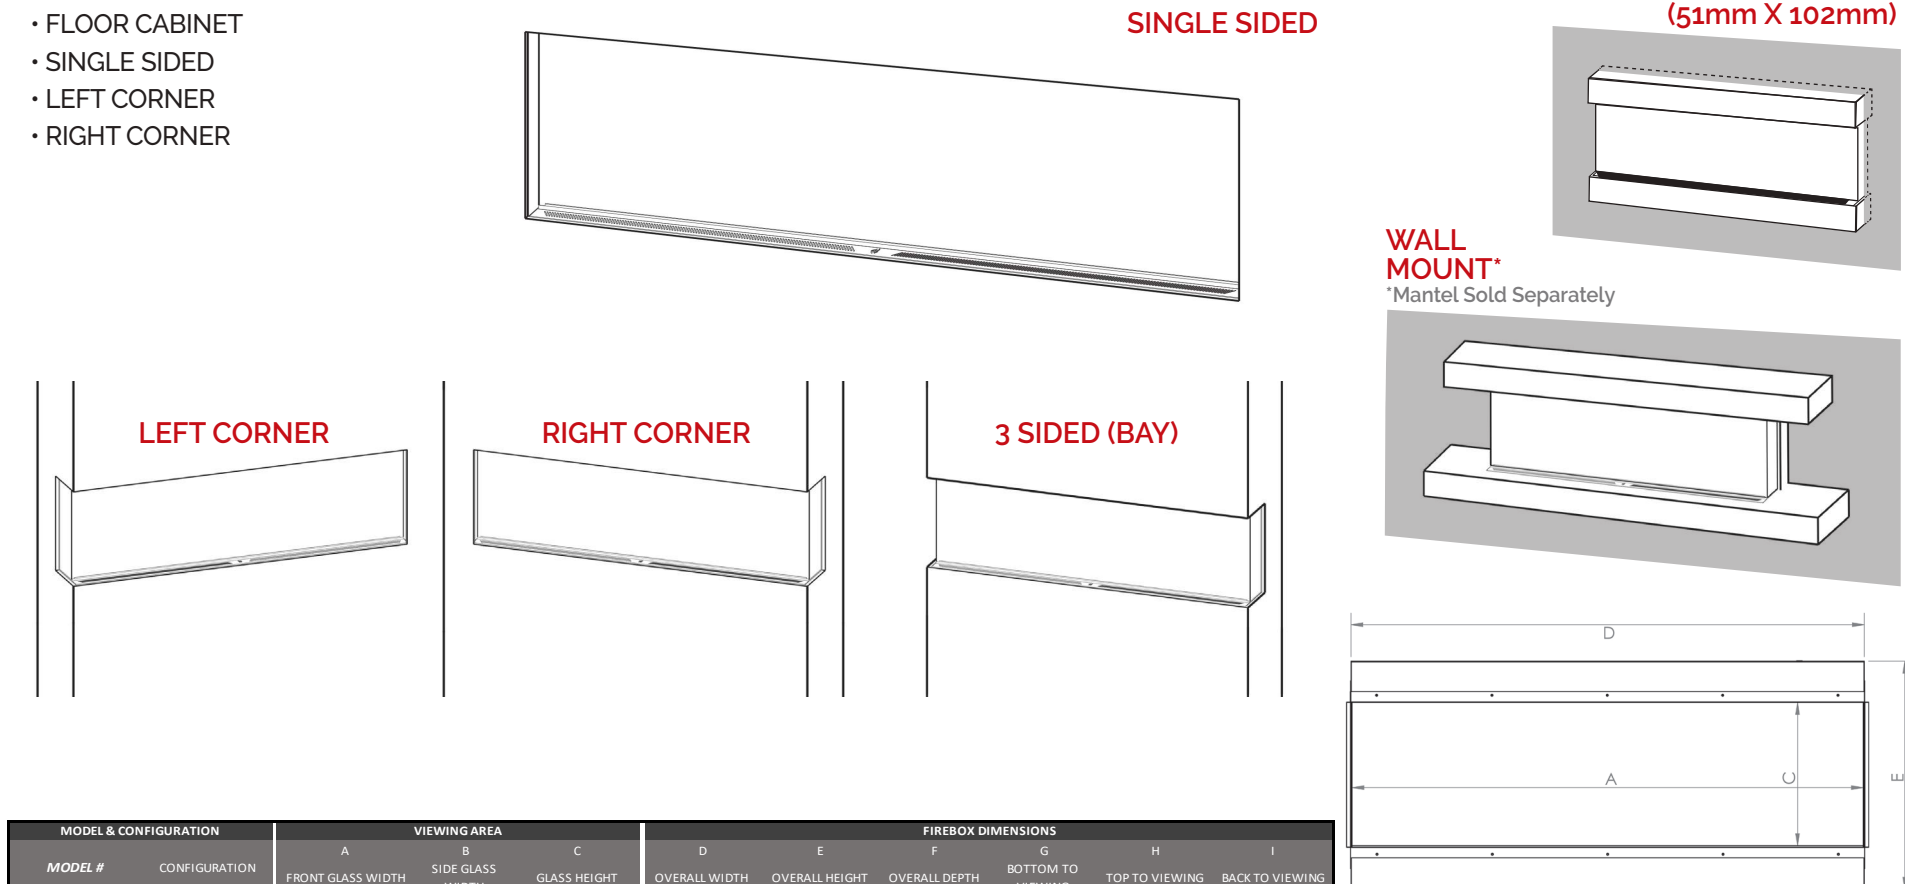

MULTI INSTALLATIONS - OVER 12 DIFFERENT CONFIGURATIONS

- BUILT-IN/ CLEAN FACE INSTALLATION
- WALL MOUNT INSTALLATION
- BUILT-IN RECESSED INSTALLATION (51mm X 102mm wall)
- FLOATING WALL CABINET
- FLOOR CABINET
- SINGLE SIDED
- LEFT CORNER
- RIGHT CORNER