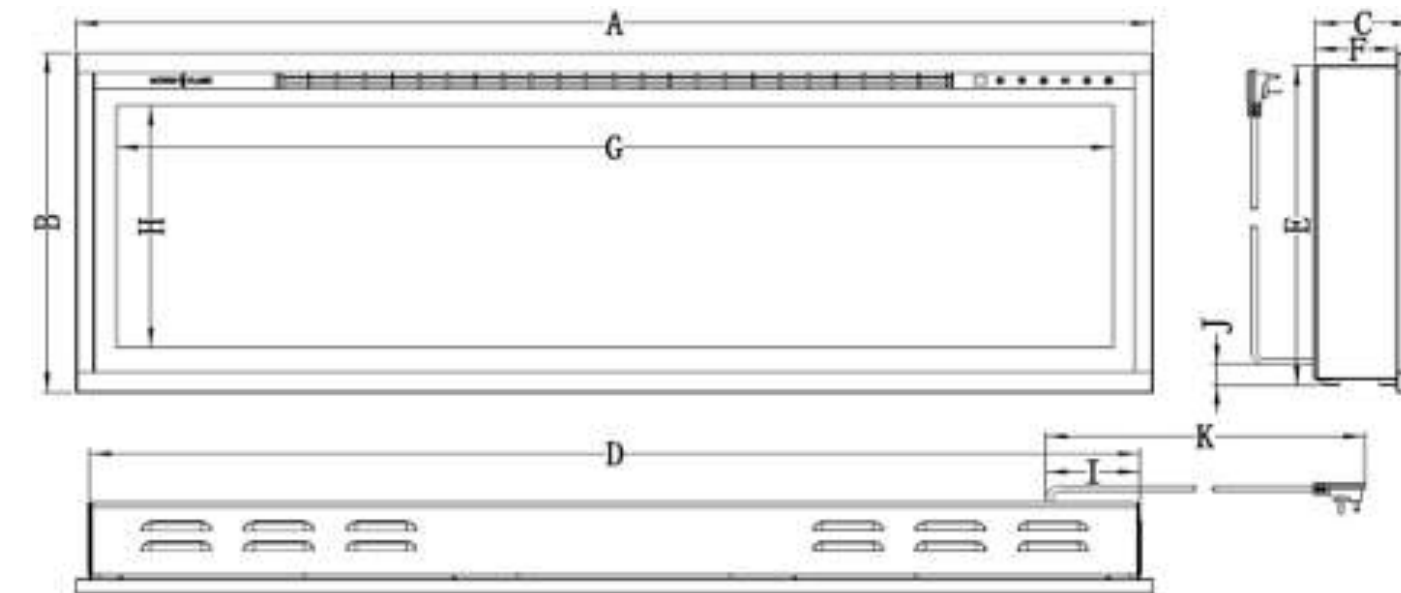

## Dimension Specs

**REMOTE CONTROL**  
Separate controls for on/off variable heat and variable flame, with independent flame & ember bed variable colors.

### SPECTRUM PRO SLIMLINE DIMENSIONAL SPECS

Model Number	A	B	C	D	E	F	G	H	I	L	K
SPS-50B/INT	1264mm (49-3/4")	430mm (17")	121mm (4-3/4")	1235mm (48-5/8")	410mm (16-1/8")	102mm (4")	1168mm (46")	305mm (12")	118mm (4-5/8")	25.4mm (1")	1829mm (72")
SPS-60B/INT	1518mm (59-3/4")	430mm (17")	121mm (4-3/4")	1489mm (58-5/8")	410mm (16-1/8")	102mm (4")	1418mm (55-13/16")	305mm (12")	118mm (4-5/8")	25.4mm (1")	1829mm (72")
SPS-74B/INT	1873mm (73-3/4")	430mm (17")	121mm (4-3/4")	1845mm (72-5/8")	410mm (16-1/8")	102mm (4")	1772mm (69-3/4")	305mm (12")	118mm (4-5/8")	25.4mm (1")	1829mm (72")
SPS-100B/INT	2534mm (99-3/4")	430mm (17")	121mm (4-3/4")	2505mm (98-5/8")	410mm (16-1/8")	102mm (4")	2435mm (95-7/8")	305mm (12")	118mm (4-5/8")	25.4mm (1")	1829mm (72")

### SPS-50B DIMENSIONAL DRAWING SHOWN