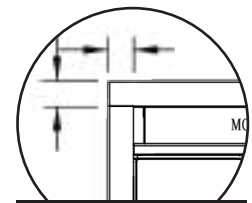

REDSTONE SERIES

Dimension Specs

RS Model # of Fireplace	Trim Width	A	B	C	D	E	F	G	H	Overlap Trim 41mm	Finished Opening (W x H x D)
RS-3021-AU	16mm	743mm	480mm	250mm	350mm	710mm	593mm	234mm	470mm	794mm x 530mm	718mm x 477mm x 254mm
RS-3825-AU	16mm	857mm	610mm	250mm	521mm	824mm	707mm	234mm	600mm	908mm x 661mm	829mm x 607mm x 254mm
RS-4221-AU	16mm	1009mm	680mm	250mm	557mm	977mm	858mm	234mm	670mm	1056mm x 730mm	935mm x 680mm x 254mm
RS-5435-AU	16mm	1322mm	838mm	305mm	749mm	1290mm	1146mm	289mm	829mm	1372mm x 888mm	1294mm x 832mm x 305mm

*16mm & 41mm trim included in box for built-in installations

16mm Trim