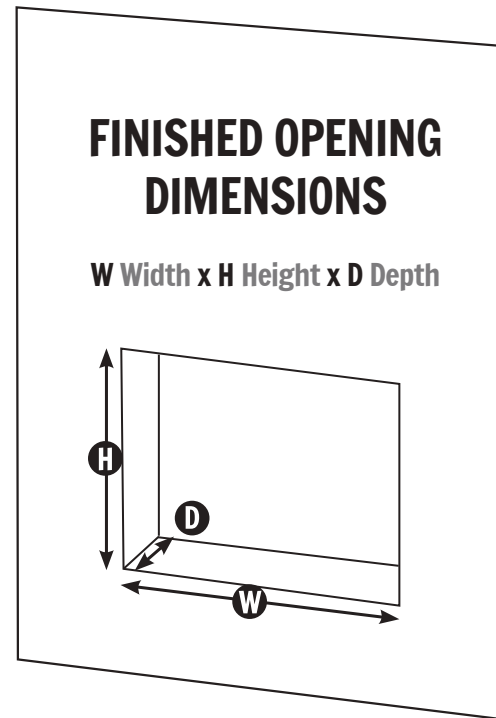

REDSTONE SERIES

Dimension Specs

RS Model # of Fireplace	Trim Width	A	B	C	D	E	F	G	H	Overlap Trim 41mm	Finished Opening (W x H x D)
RS-3021-AU	16mm	743mm	480mm	250mm	350mm	710mm	593mm	234mm	470mm	794mm x 530mm	718mm x 477mm x 254mm
RS-3825-AU	16mm	857mm	610mm	250mm	521mm	824mm	707mm	234mm	600mm	908mm x 661mm	829mm x 607mm x 254mm
RS-4221-AU	16mm	1009mm	680mm	250mm	557mm	977mm	858mm	234mm	670mm	1056mm x 730mm	935mm x 680mm x 254mm
RS-5435-AU	16mm	1322mm	838mm	305mm	749mm	1290mm	1146mm	289mm	829mm	1372mm x 888mm	1294mm x 832mm x 305mm

*16mm & 41mm trim included in box for built-in installations