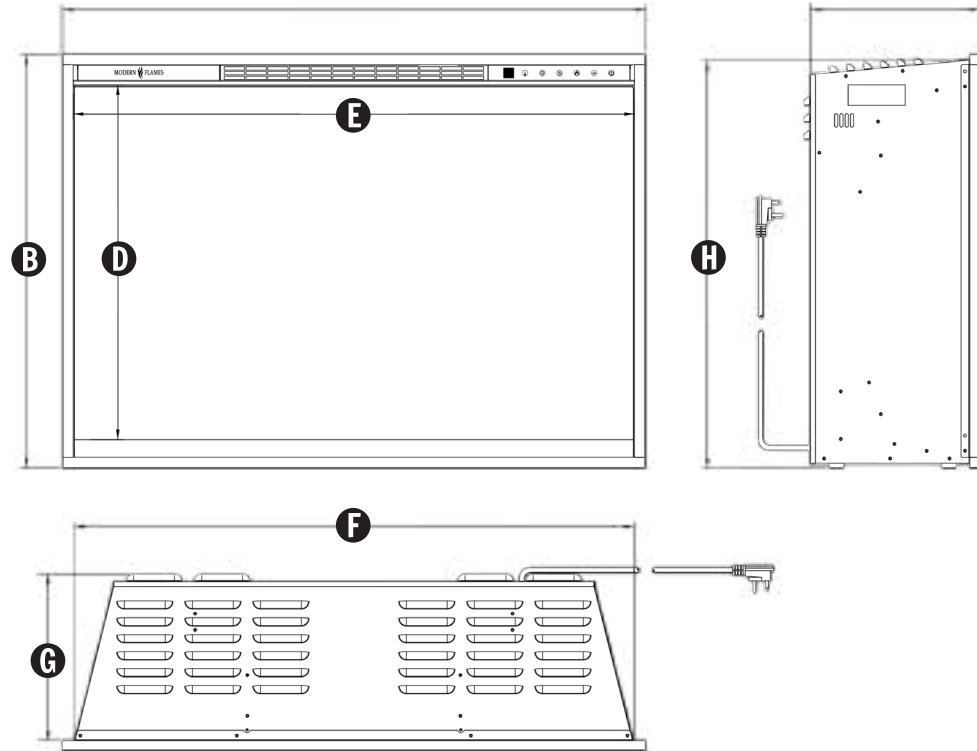

REDSTONE SERIES

Dimension Specs

RS Model # of Fireplace	Trim Width	A	B	C	D	E	F	G	H	Overlap Trim 41mm	Finished Opening (W x H x D)
RS-3021-AU	16mm	743mm	480mm	250mm	350mm	710mm	593mm	234mm	470mm	794mm x 530mm	718mm x 477mm x 254mm
RS-3825-AU	16mm	857mm	610mm	250mm	521mm	824mm	707mm	234mm	600mm	908mm x 661mm	829mm x 607mm x 254mm
RS-4221-AU	16mm	1009mm	680mm	250mm	557mm	977mm	858mm	234mm	670mm	1056mm x 730mm	935mm x 680mm x 254mm
RS-5435-AU	16mm	1322mm	838mm	305mm	749mm	1290mm	1146mm	289mm	829mm	1372mm x 888mm	1294mm x 832mm x 305mm

*16mm & 41mm trim included in box for built-in installations