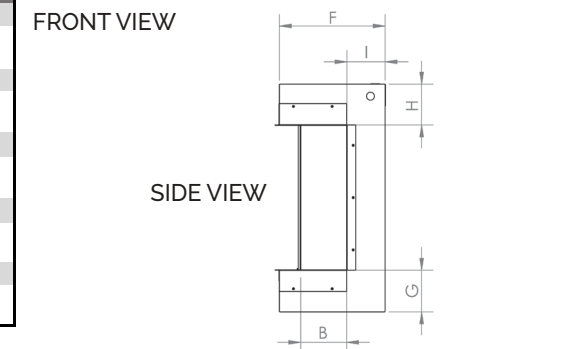

MODEL & CONFIGURATION		VIEWING AREA			FIREBOX DIMENSIONS					
MODEL #	CONFIGURATION	A FRONT GLASS WIDTH	B SIDE GLASS WIDTH	C GLASS HEIGHT	D OVERALL WIDTH	E OVERALL HEIGHT	F OVERALL DEPTH	G BOTTOM TO VIEWING	H TOP TO VIEWING	I BACK TO VIEWING
LPM-4416/INT	SINGLE SIDED	1077mm (40-3/8")	-	390mm (15-3/8")	1124mm (44-1/4")	632mm (24-7/8")	292mm (11-1/2")	114mm (4-1/2")	114mm (4-1/2")	-
	CORNER (L/R)	1077mm (40-3/8")	127mm (5")	390mm (15-3/8")	1124mm (44-1/4")	632mm (24-7/8")	292mm (11-1/2")	114mm (4-1/2")	114mm (4-1/2")	105mm (4-1/8")
	3-SIDED (BAY)	1077mm (40-3/8")	127mm (5")	390mm (15-3/8")	1124mm (44-1/4")	632mm (24-7/8")	292mm (11-1/2")	114mm (4-1/2")	114mm (4-1/2")	105mm (4-1/8")
LPM-5616/INT	SINGLE SIDED	1377mm (54-1/4")	-	390mm (15-3/8")	1424mm (56")	632mm (24-7/8")	292mm (11-1/2")	114mm (4-1/2")	114mm (4-1/2")	-
	CORNER (L/R)	1377mm (54-1/4")	127mm (5")	390mm (15-3/8")	1424mm (56")	632mm (24-7/8")	292mm (11-1/2")	114mm (4-1/2")	114mm (4-1/2")	105mm (4-1/8")
	3-SIDED (BAY)	1377mm (54-1/4")	127mm (5")	390mm (15-3/8")	1424mm (56")	632mm (24-7/8")	292mm (11-1/2")	114mm (4-1/2")	114mm (4-1/2")	105mm (4-1/8")
LPM-6816/INT	SINGLE SIDED	1677mm (66")	-	390mm (15-3/8")	1724mm (67-7/8")	632mm (24-7/8")	292mm (11-1/2")	114mm (4-1/2")	114mm (4-1/2")	-
	CORNER (L/R)	1677mm (66")	127mm (5")	390mm (15-3/8")	1724mm (67-7/8")	632mm (24-7/8")	292mm (11-1/2")	114mm (4-1/2")	114mm (4-1/2")	105mm (4-1/8")
	3-SIDED (BAY)	1677mm (66")	127mm (5")	390mm (15-3/8")	1724mm (67-7/8")	632mm (24-7/8")	292mm (11-1/2")	114mm (4-1/2")	114mm (4-1/2")	105mm (4-1/8")
LPM-8016/INT	SINGLE SIDED	1977mm (77-13/16")	-	390mm (15-3/8")	2024mm (79-5/8")	632mm (24-7/8")	292mm (11-1/2")	114mm (4-1/2")	114mm (4-1/2")	-
	CORNER (L/R)	1977mm (77-13/16")	127mm (5")	390mm (15-3/8")	2024mm (79-5/8")	632mm (24-7/8")	292mm (11-1/2")	114mm (4-1/2")	114mm (4-1/2")	105mm (4-1/8")
	3-SIDED (BAY)	1977mm (77-13/16")	127mm (5")	390mm (15-3/8")	2024mm (79-5/8")	632mm (24-7/8")	292mm (11-1/2")	114mm (4-1/2")	114mm (4-1/2")	105mm (4-1/8")
LPM-9616/INT	SINGLE SIDED	2388mm (94")	-	390mm (15-3/8")	2438mm (96")	632mm (24-7/8")	292mm (11-1/2")	114mm (4-1/2")	114mm (4-1/2")	-
	CORNER (L/R)	2388mm (94")	127mm (5")	390mm (15-3/8")	2438mm (96")	632mm (24-7/8")	292mm (11-1/2")	114mm (4-1/2")	114mm (4-1/2")	105mm (4-1/8")
	3-SIDED (BAY)	2388mm (94")	127mm (5")	390mm (15-3/8")	2438mm (96")	632mm (24-7/8")	292mm (11-1/2")	114mm (4-1/2")	114mm (4-1/2")	105mm (4-1/8")