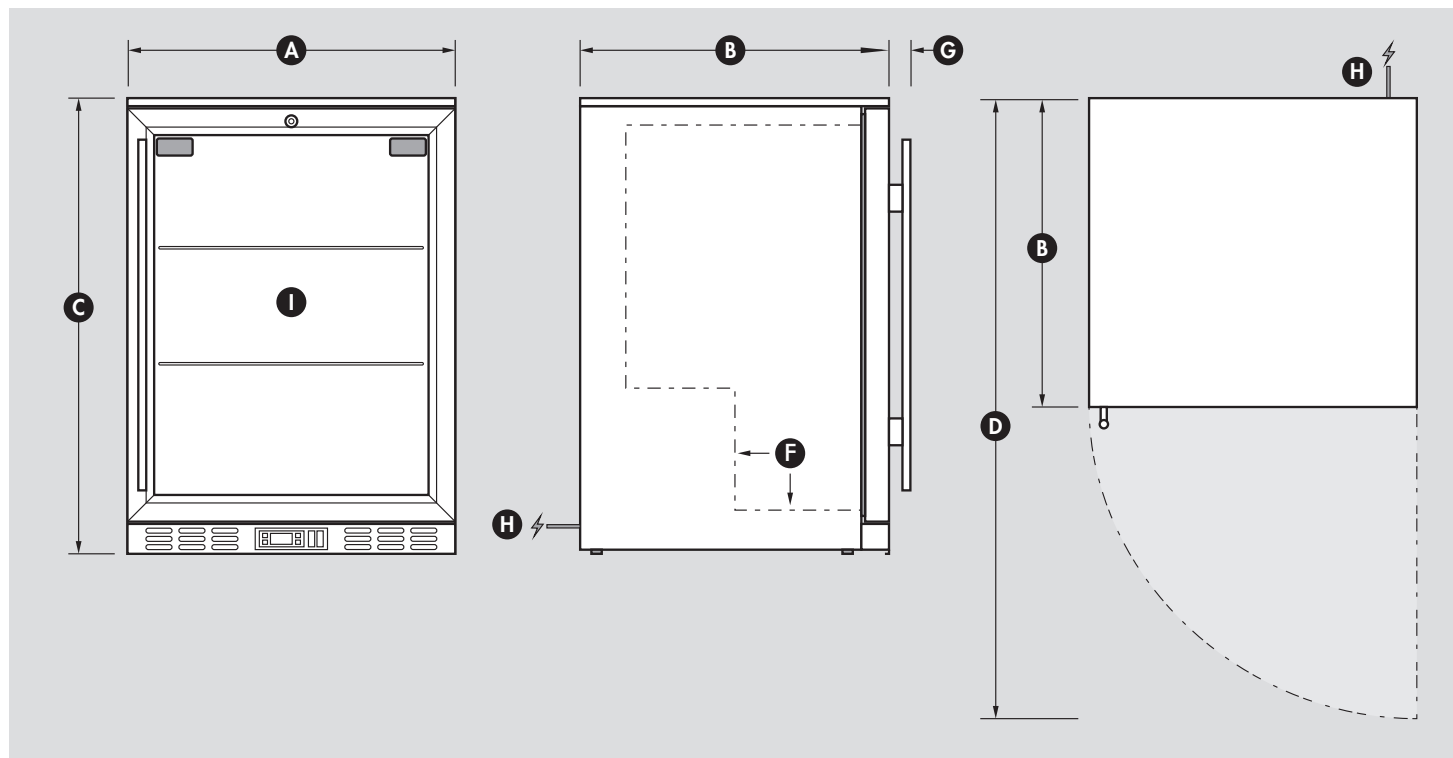

SPECIFICATIONS

Capacity (litres)	129
Holds (cans)	140
Noise Level	39
Consumption	1.23Kwh/24Hrs
Unit dimensions (WxDxH)	600 x 500 x 840
Lockable	Yes
Gross weight	50 kg

**Specifications and price of this product may change at any time
 **For more information about this product please call us or visit our website.

PRODUCT INFORMATION

SG1R-BQ

INFORMATION

DIMENSIONS

Ⓐ	Overall width	600mm
Ⓑ	Overall depth	495mm
Ⓒ	Overall height - includes feet	840mm
Ⓓ	Overall depth with door open	1070mm
Ⓔ	Height of hinge cap (included in height above)	N/A
Ⓕ	Internal step inside unit	190mm In & 190mm High
Ⓖ	Depth of handle (adds to depth above)	40mm
Ⓗ	Power cord location & length	1800mm
Ⓘ	Internal dimensions (WxDxH)	520 x 380 x 680mmH

Note: Door opens maximum 3mm outside diameter

INSTALLATION & BUILDING INTO CAVITY'S

Minimum cavity size needed (WxDxH)	620 x 600 x 850mmH
Venting type of fridge	Front Venting, Through Grill

****Note: If wanting a 'cabinet door' in front of fridge door please contact us****

OTHER HELPFUL INFORMATION

Height floor to bottom of door	65mm
Door size (WxH)	600 x 755mm
Feet height fully tightened	15mm
Height adjustment available on current feet	10mm
Change feet size for extra height option	30mm
Shelf Qty / Size	2 x (500mmW x 350mmD)
Wine Shelf available (Y/N)	Yes