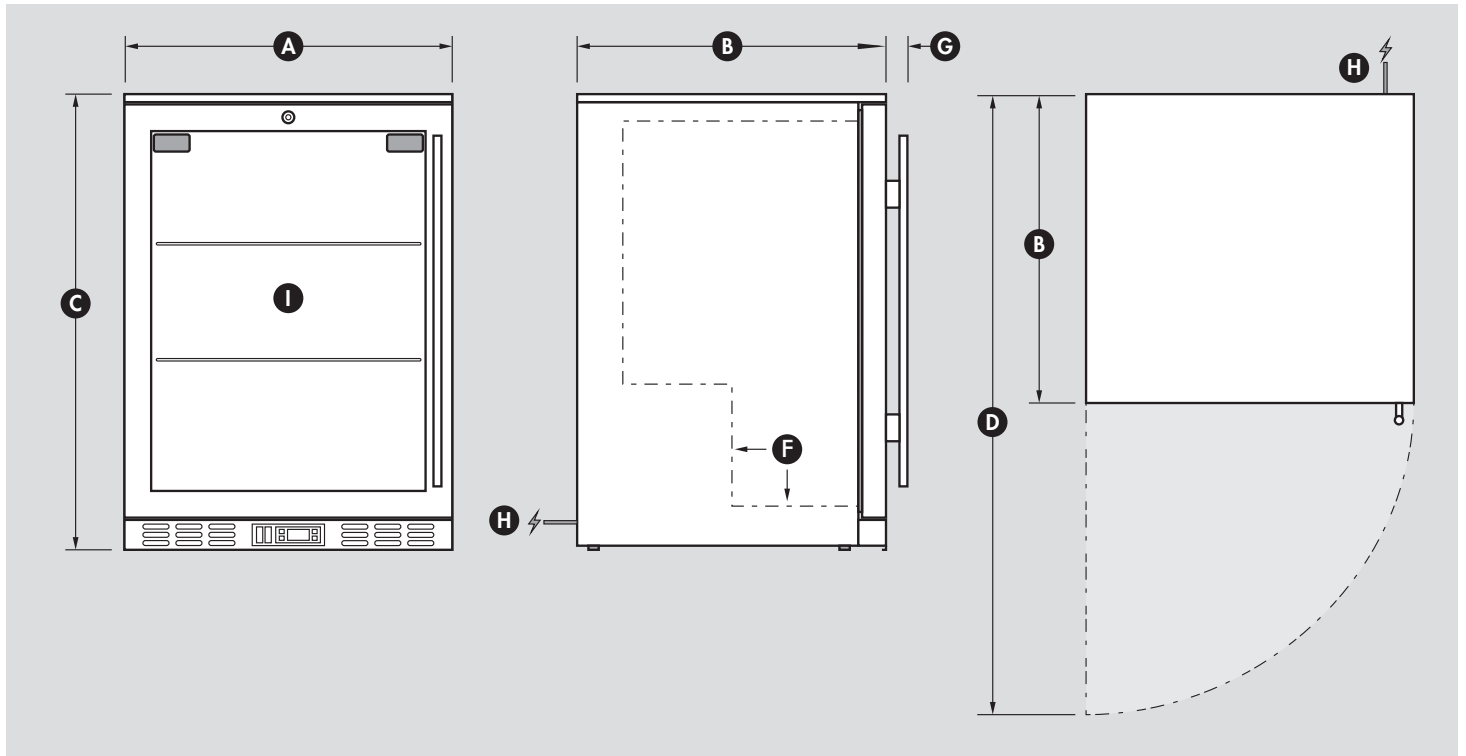

Capacity (litres)	129
Holds (cans)	140
Noise Level	47
Consumption	2.23Kwh/24Hrs
Unit dimensions (WxDxH)	600 x 500 x 840
Lockable	Yes
Gross weight	65 kg

**Specifications and price of this product may change at any time

**For more information about this product please call us or visit our website.

PRODUCT INFORMATION

SG1L-HD

INFORMATION

DIMENSIONS

Ⓐ	Overall width	600mm
Ⓑ	Overall depth	495mm
Ⓒ	Overall height - includes feet	840mm
Ⓓ	Overall depth with door open	1070mm
Ⓔ	Height of hinge cap (included in height above)	N/A
Ⓕ	Internal step inside unit	190mm In & 190mm High
Ⓖ	Depth of handle (adds to depth above)	40mm
Ⓗ	Power cord location & length	1800mm
Ⓘ	Internal dimensions (WxDxH)	520 x 380 x 680mmH

Note: Door opens maximum 3mm outside diameter

INSTALLATION & BUILDING INTO CAVITY'S

Minimum cavity size needed (WxDxH)	620 x 600 x 850mmH
Venting type of fridge	Front Venting, Through Grill

****Note: If wanting a 'cabinet door' in front of fridge door please contact us****

OTHER HELPFUL INFORMATION

Height floor to bottom of door	65mm
Door size (WxH)	600 x 755mm
Feet height fully tightened	15mm
Height adjustment available on current feet	10mm
Change feet size for extra height option	30mm
Shelf Qty / Size	2 x (500mmW x 350mmD)
Wine Shelf available (Y/N)	Yes