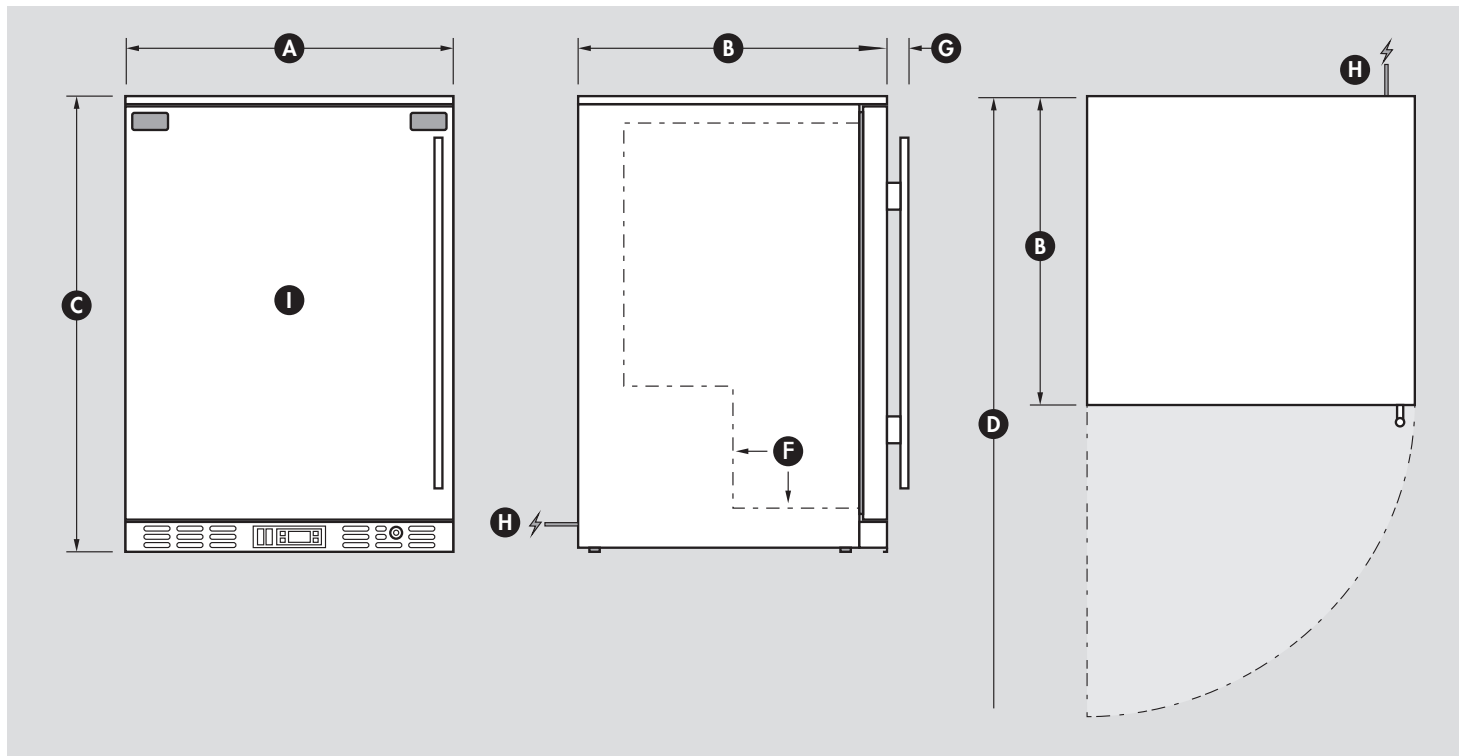

SPECIFICATIONS

Capacity (litres)	129
Holds (cans)	140
Noise Level	47
Consumption	1.05Kwh/24Hrs
Unit dimensions (WxDxH)	600 x 500 x 840
Lockable	Yes
Gross weight	50 kg

**Specifications and price of this product may change at any time

**For more information about this product please call us or visit our website.

PRODUCT INFORMATION

SG1L-SD

INFORMATION

DIMENSIONS

Ⓐ	Overall width	600mm
Ⓑ	Overall depth	495mm
Ⓒ	Overall height - includes feet	840mm
Ⓓ	Overall depth with door open	1070mm
Ⓔ	Height of hinge cap (included in height above)	N/A
Ⓕ	Internal step inside unit	190mm In & 190mm High
Ⓖ	Depth of handle (adds to depth above)	40mm
Ⓗ	Power cord location & length	1800mm
Ⓘ	Internal dimensions (WxDxH)	520 x 380 x 680mmH

Note: Door opens maximum 5mm outside diameter

INSTALLATION & BUILDING INTO CAVITY'S

Minimum cavity size needed (WxDxH)	620 x 600 x 850mmH
Venting type of fridge	Front Venting, Through Grill

****Note: If wanting a 'cabinet door' in front of fridge door please contact us****

OTHER HELPFUL INFORMATION

Height floor to bottom of door	65mm
Door size (WxH)	600 x 755mm
Feet height fully tightened	15mm
Height adjustment available on current feet	10mm
Change feet size for extra height option	30mm
Shelf Qty / Size	2 x (500mmW x 350mmD)
Wine Shelf available (Y/N)	Yes