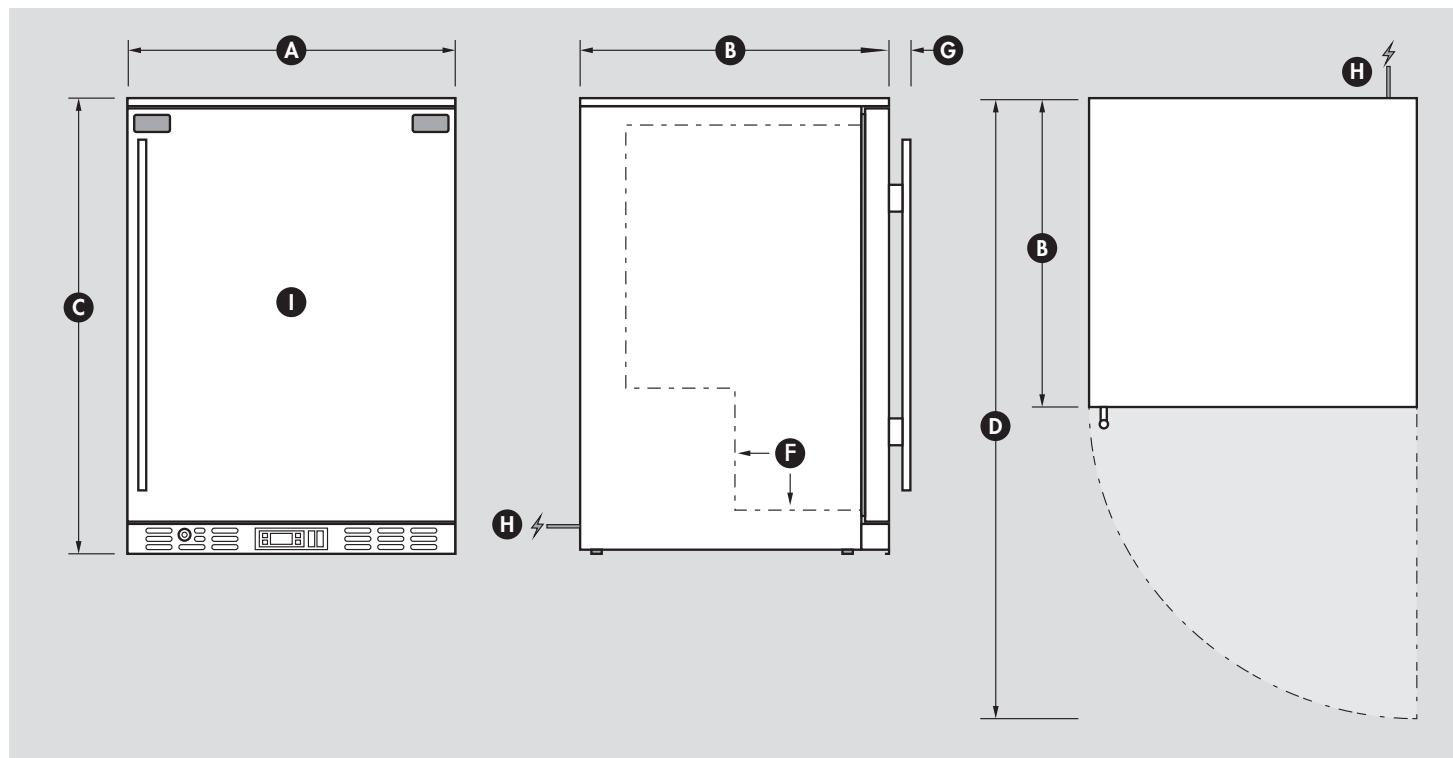

SPECIFICATIONS

Capacity (litres)	129
Holds (cans)	140
Noise Level	47
Consumption	1.05Kwh/24Hrs
Unit dimensions (WxDxH)	600 x 500 x 840
Lockable	Yes
Gross weight	73 kg

**Specifications and price of this product may change at any time
 **For more information about this product please call us or visit our website.

PRODUCT INFORMATION

SG1R-SD

INFORMATION

DIMENSIONS

(A)	Overall width	600mm
(B)	Overall depth	495mm
(C)	Overall height - includes feet	840mm
(D)	Overall depth with door open	1070mm
(E)	Height of hinge cap (included in height above)	N/A
(F)	Internal step inside unit	190mm In & 190mm High
(G)	Depth of handle (adds to depth above)	40mm
(H)	Power cord location & length	1800mm
(I)	Internal dimensions (WxDxH)	520 x 380 x 680mmH

Note: Door opens maximum 5mm outside diameter

INSTALLATION & BUILDING INTO CAVITY'S

Minimum cavity size needed (WxDxH)	620 x 600 x 850mmH
Venting type of fridge	Front Venting, Through Grill

****Note: If wanting a 'cabinet door' in front of fridge door please contact us****

OTHER HELPFUL INFORMATION

Height floor to bottom of door	65mm
Door size (WxH)	600 x 755mm
Feet height fully tightened	15mm
Height adjustment available on current feet	10mm
Change feet size for extra height option	30mm
Shelf Qty / Size	2 x (500mmW x 350mmD)
Wine Shelf available (Y/N)	Yes