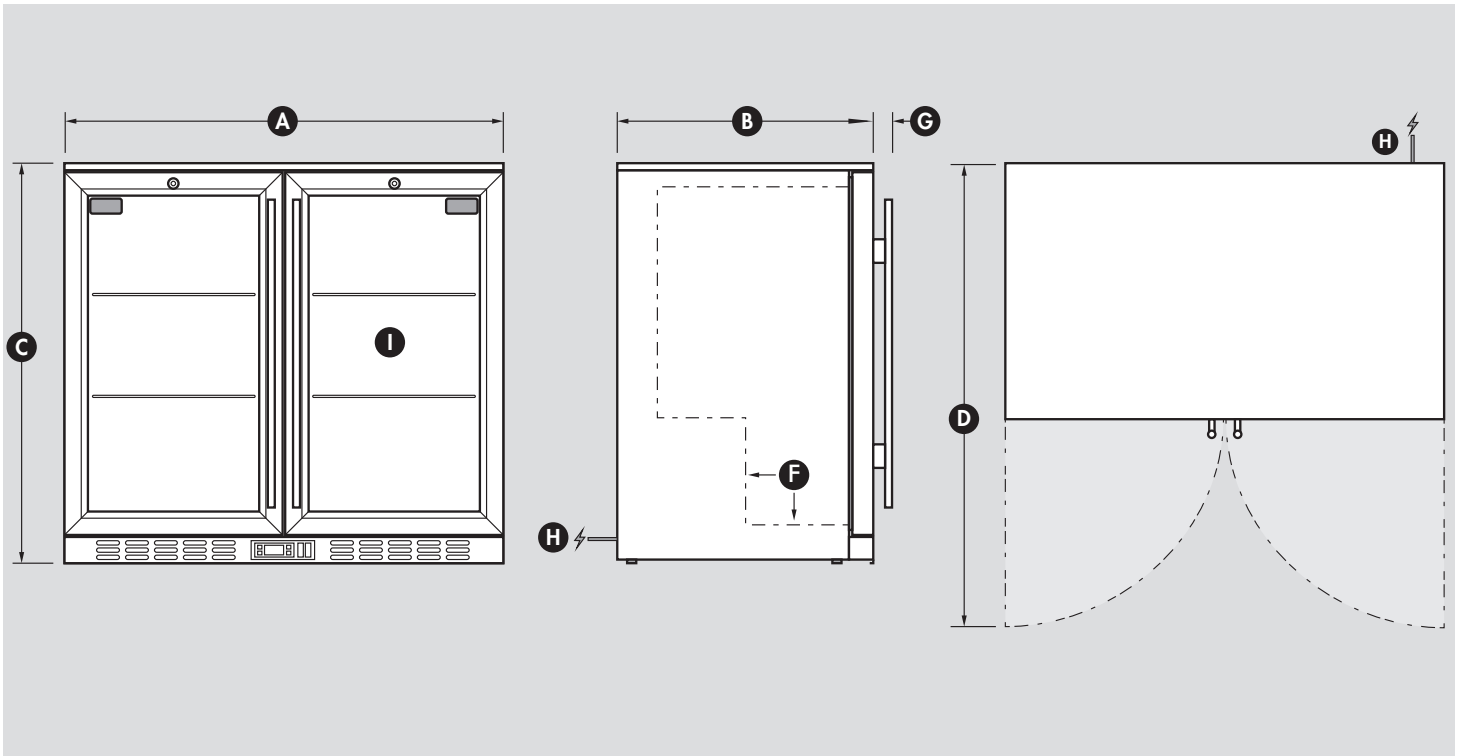

SPECIFICATIONS

Capacity (litres)	208
Holds (cans)	240
Noise Level	47
Consumption	1.47Kwh/24Hrs
Unit dimensions (WxDxH)	900 x 500 x 840
Lockable	Yes
Gross weight	69 kg

**Specifications and price of this product may change at any time
**For more information about this product please call us or visit our website.

PRODUCT INFORMATION

SG2H-B

INFORMATION

DIMENSIONS

Ⓐ	Overall width	900mm
Ⓑ	Overall depth	495mm
Ⓒ	Overall height - includes feet	840mm
Ⓓ	Overall depth with door open	915mm
Ⓔ	Height of hinge cap (included in height above)	N/A
Ⓕ	Internal step inside unit	190mm In & 190mm High
Ⓖ	Depth of handle (adds to depth above)	40mm
Ⓗ	Power cord location & length	1800mm
Ⓘ	Internal dimensions (WxDxH)	820 x 380 x 680mmH

Note: Door opens maximum 5mm outside diameter

INSTALLATION & BUILDING INTO CAVITY'S

Minimum cavity size needed (WxDxH) 920 x 600 x 850mmH Front
Venting type of fridge Venting, Through Grill

****Note: If wanting a 'cabinet door' in front of fridge door please contact us****

OTHER HELPFUL INFORMATION

Height floor to bottom of door	65mm
Door size (WxH)	445 x 755mm
Feet height fully tightened	15mm
Height adjustment available on current feet	10mm
Change feet size for extra height option	30mm
Shelf Qty / Size	4 x (395mmW x 345mmD)
Wine Shelf available (Y/N)	Yes