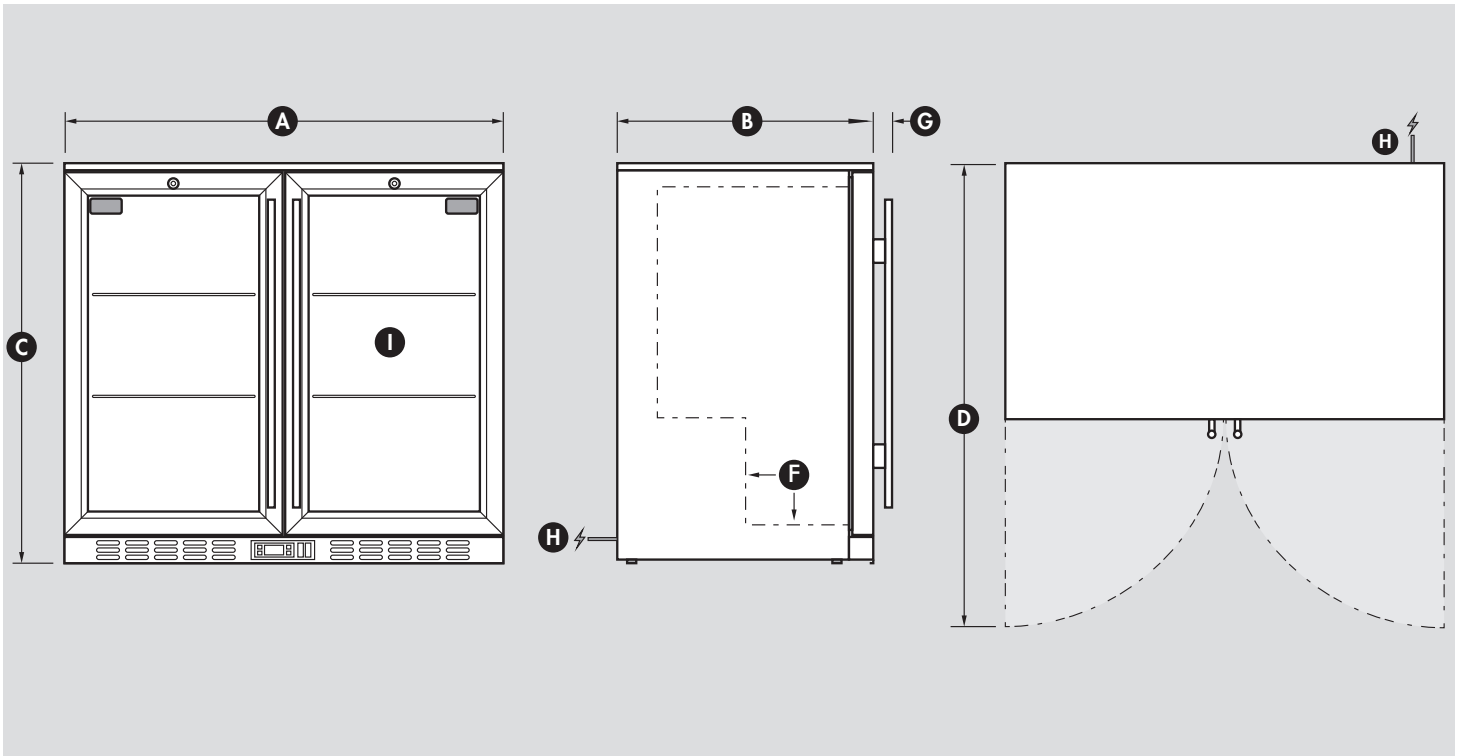

SPECIFICATIONS

Capacity (litres)	208
Holds (cans)	240
Noise Level	41
Consumption	1.77Kwh/24Hrs
Unit dimensions (WxDxH)	900 x 500 x 840
Lockable	Yes
Gross weight	69 kg

**Specifications and price of this product may change at any time
**For more information about this product please call us or visit our website.

PRODUCT INFORMATION

SG2H-BQ

INFORMATION

DIMENSIONS

Ⓐ	Overall width	900mm
Ⓑ	Overall depth	495mm
Ⓒ	Overall height - includes feet	840mm
Ⓓ	Overall depth with door open	915mm
Ⓔ	Height of hinge cap (included in height above)	N/A
Ⓕ	Internal step inside unit	190mm In & 190mm High
Ⓖ	Depth of handle (adds to depth above)	40mm
Ⓗ	Power cord location & length	1800mm
Ⓘ	Internal dimensions (WxDxH)	820 x 380 x 680mmH

Note: Door opens maximum 5mm outside diameter

INSTALLATION & BUILDING INTO CAVITY'S

Minimum cavity size needed (WxDxH) 920 x 600 x 850mmH Front
Venting type of fridge Venting, Through Grill

****Note: If wanting a 'cabinet door' in front of fridge door please contact us****

OTHER HELPFUL INFORMATION

Height floor to bottom of door	65mm
Door size (WxH)	445 x 755mm
Feet height fully tightened	15mm
Height adjustment available on current feet	10mm
Change feet size for extra height option	30mm
Shelf Qty / Size	4 x (395mmW x 345mmD)
Wine Shelf available (Y/N)	Yes