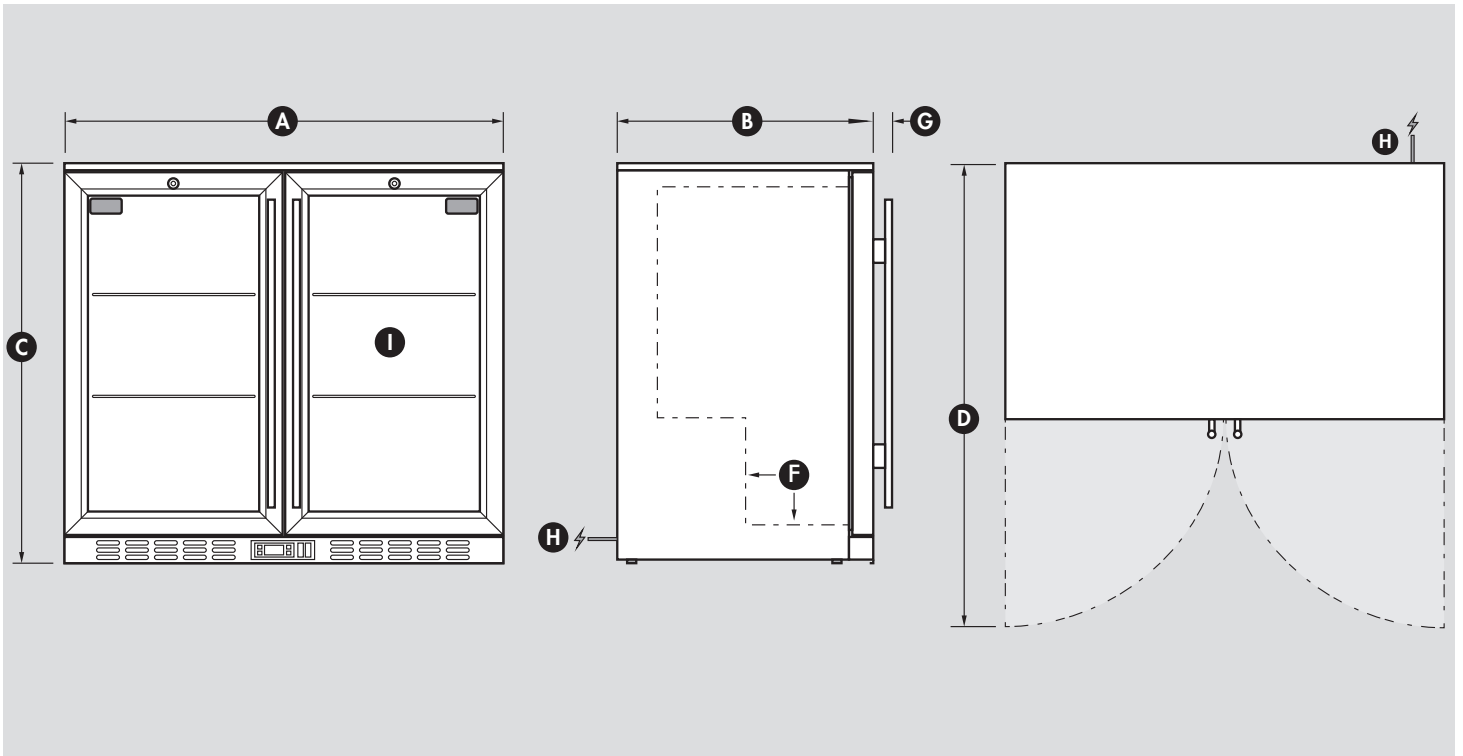

SPECIFICATIONS

Capacity (litres)	208
Holds (cans)	240
Noise Level	47
Consumption	1.47Kwh/24Hrs
Unit dimensions (WxDxH)	900 x 500 x 840
Lockable	Yes
Gross weight	69 kg

**Specifications and price of this product may change at any time
 **For more information about this product please call us or visit our website.

PRODUCT INFORMATION

SG2H-NC

INFORMATION

DIMENSIONS

Ⓐ	Overall width	900mm
Ⓑ	Overall depth	495mm
Ⓒ	Overall height - includes feet	840mm
Ⓓ	Overall depth with door open	915mm
Ⓔ	Height of hinge cap (included in height above)	N/A
Ⓕ	Internal step inside unit	190mm In & 190mm High
Ⓖ	Depth of handle (adds to depth above)	40mm
Ⓗ	Power cord location & length	1800mm
Ⓘ	Internal dimensions (WxDxH)	820 x 380 x 680mmH

Note: Door opens maximum 5mm outside diameter

INSTALLATION & BUILDING INTO CAVITY'S

Minimum cavity size needed (WxDxH) 920 x 600 x 850mmH Front
Venting type of fridge Venting, Through Grill

****Note: If wanting a 'cabinet door' in front of fridge door please contact us****

OTHER HELPFUL INFORMATION

Height floor to bottom of door	65mm
Door size (WxH)	445 x 755mm
Feet height fully tightened	15mm
Height adjustment available on current feet	10mm
Change feet size for extra height option	30mm
Shelf Qty / Size	4 x (395mmW x 345mmD)
Wine Shelf available (Y/N)	Yes