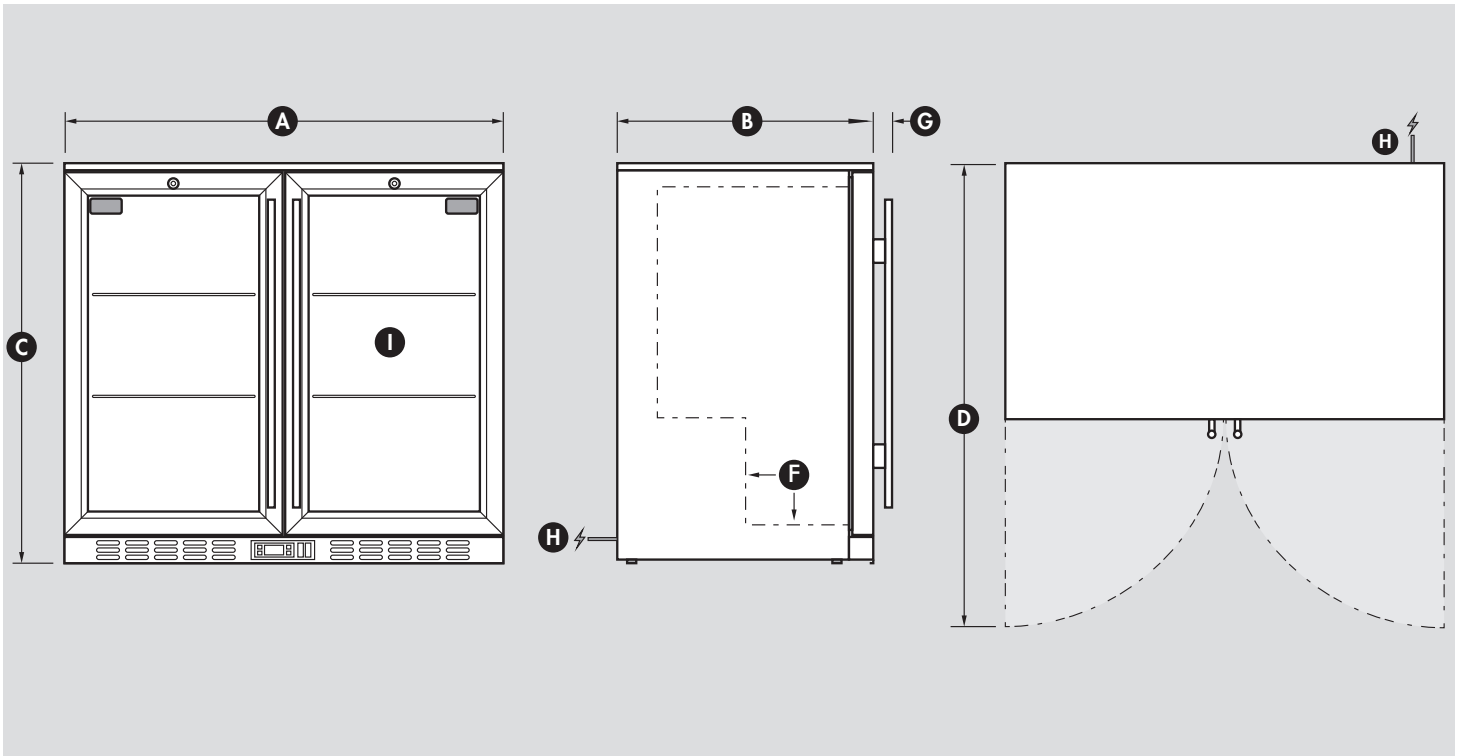

SPECIFICATIONS

Capacity (litres)	208
Holds (cans)	240
Noise Level	39
Consumption	1.47Kwh/24Hrs
Unit dimensions (WxDxH)	900 x 500 x 840
Lockable	Yes
Gross weight	69 kg

**Specifications and price of this product may change at any time
 **For more information about this product please call us or visit our website.

PRODUCT INFORMATION

SG2H-NQ

INFORMATION

DIMENSIONS

Ⓐ	Overall width	900mm
Ⓑ	Overall depth	495mm
Ⓒ	Overall height - includes feet	840mm
Ⓓ	Overall depth with door open	915mm
Ⓔ	Height of hinge cap (included in height above)	N/A
Ⓕ	Internal step inside unit	190mm In & 190mm High
Ⓖ	Depth of handle (adds to depth above)	40mm
Ⓗ	Power cord location & length	1800mm
Ⓘ	Internal dimensions (WxDxH)	820 x 380 x 680mmH

Note: Door opens maximum 5mm outside diameter

INSTALLATION & BUILDING INTO CAVITY'S

Minimum cavity size needed (WxDxH) 920 x 600 x 850mmH Front
Venting type of fridge Venting, Through Grill

****Note: If wanting a 'cabinet door' in front of fridge door please contact us****

OTHER HELPFUL INFORMATION

Height floor to bottom of door	65mm
Door size (WxH)	445 x 755mm
Feet height fully tightened	15mm
Height adjustment available on current feet	10mm
Change feet size for extra height option	30mm
Shelf Qty / Size	4 x (395mmW x 345mmD)
Wine Shelf available (Y/N)	Yes