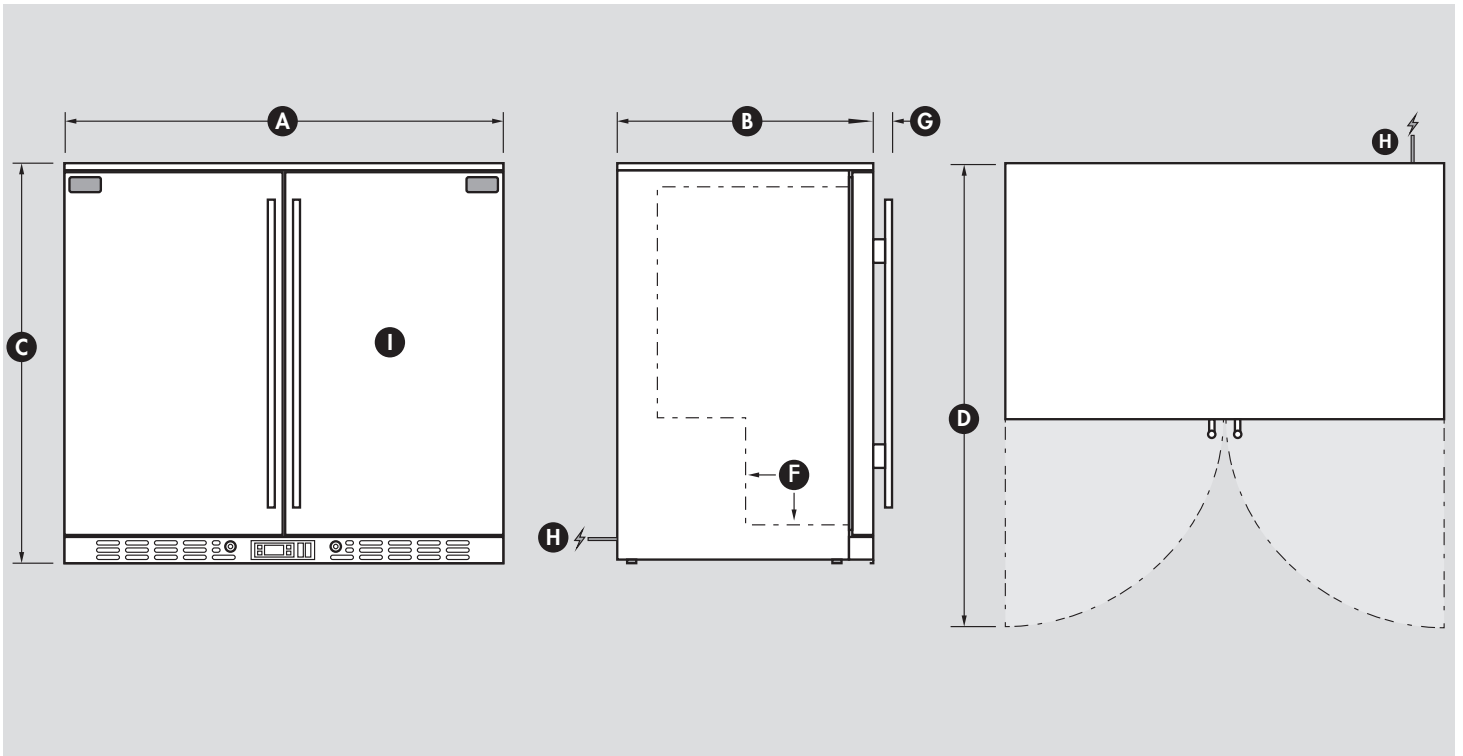

SPECIFICATIONS

Capacity (litres)	208
Holds (cans)	240
Noise Level	44
Consumption	1.35Kwh/24Hrs
Unit dimensions (WxDxH)	900 x 500 x 840
Lockable	Yes
Gross weight	87 kg

**Specifications and price of this product may change at any time

**For more information about this product please call us or visit our website.

PRODUCT INFORMATION

SG2H-SD

INFORMATION

DIMENSIONS

(A)	Overall width	900mm
(B)	Overall depth	495mm
(C)	Overall height - includes feet	840mm
(D)	Overall depth with door open	915mm
(E)	Height of hinge cap (included in height above)	N/A
(F)	Internal step inside unit	190mm In & 190mm High
(G)	Depth of handle (adds to depth above)	40mm
(H)	Power cord location & length	1800mm
(I)	Internal dimensions (WxDxH)	820 x 380 x 680mmH

Note: Door opens maximum 5mm outside diameter

INSTALLATION & BUILDING INTO CAVITY'S

Minimum cavity size needed (WxDxH) 920 x 600 x 850mmH Front
Venting type of fridge Venting, Through Grill

****Note: If wanting a 'cabinet door' in front of fridge door please contact us****

OTHER HELPFUL INFORMATION

Height floor to bottom of door	65mm
Door size (WxH)	445 x 755mm
Feet height fully tightened	15mm
Height adjustment available on current feet	10mm
Change feet size for extra height option	30mm
Shelf Qty / Size	4 x (395mmW x 345mmD)
Wine Shelf available (Y/N)	Yes