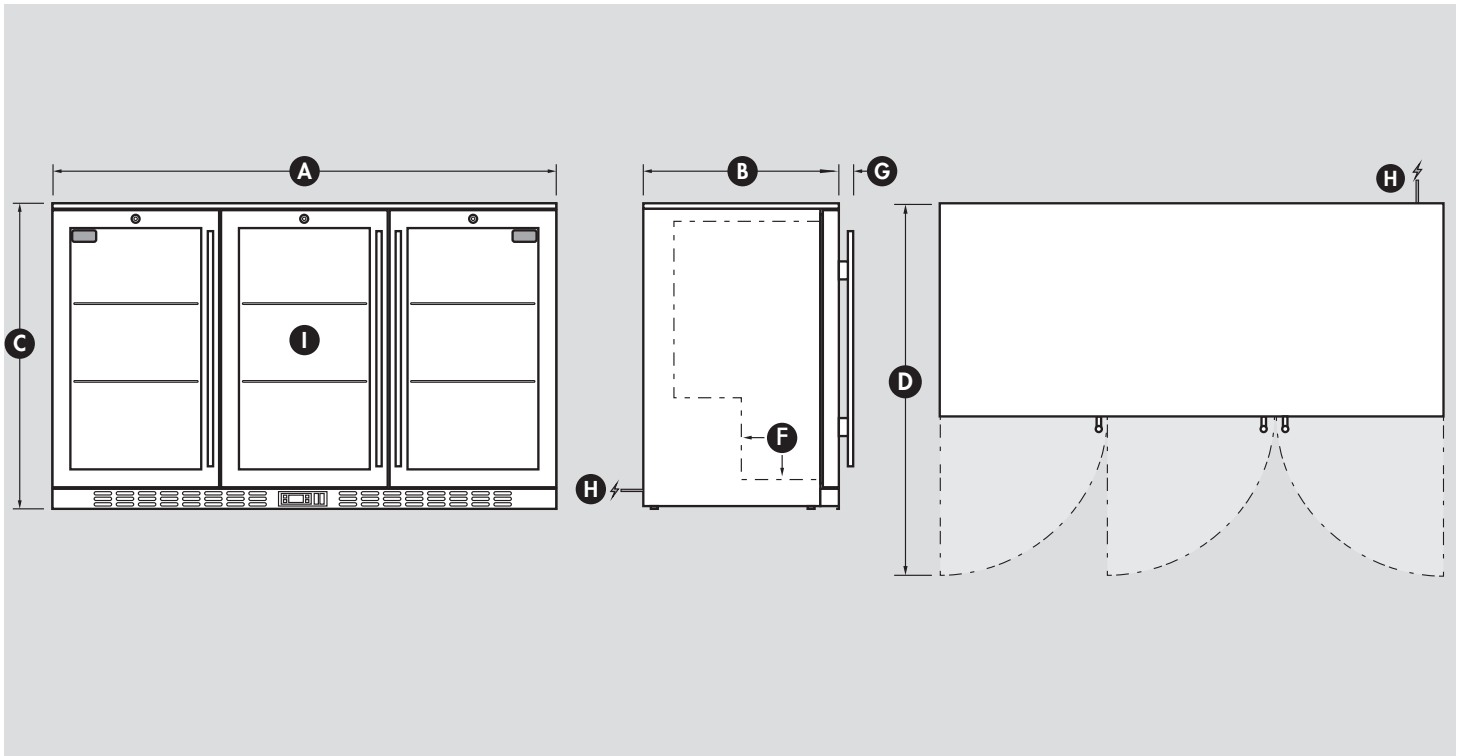

PRODUCT INFORMATION

SG3H-HD

INFORMATION

DIMENSIONS

Ⓐ	Overall width	1350mm
Ⓑ	Overall depth	495mm
Ⓒ	Overall height - includes feet	840mm
Ⓓ	Overall depth with door open	915mm
Ⓔ	Height of hinge cap (included in height above)	N/A
Ⓕ	Internal step inside unit	190mm In & 190mm High
Ⓖ	Depth of handle (adds to depth above)	40mm
Ⓗ	Power cord location & length	1800mm
Ⓘ	Internal dimensions (WxDxH)	1270 x 380 x 680mmH

Note: Door opens maximum 5mm outside diameter

INSTALLATION & BUILDING INTO CAVITY'S

Minimum cavity size needed (WxDxH) 1370 x 600 x 850mmH
Venting type of fridge Front Venting, Through Grill

Note: If wanting a 'cabinet door' in front of fridge door please contact us

OTHER HELPFUL INFORMATION

Height floor to bottom of door	65mm
Door size (WxH)	445 x 755mm
Feet height fully tightened	15mm
Height adjustment available on current feet	10mm
Change feet size for extra height option	30mm
Shelf Qty / Size	6 x (445mmW x 345mmD)
Wine Shelf available (Y/N)	Yes

PERFORMANCE

Cooling	Cools easily to (1oC)
Application suitability	Commercial / Alfresco / Indoor
Maximum operating ambient temperature	38oC
Outdoor official IP rating	IP22
Meps Energy Approved & Food Grade	Yes