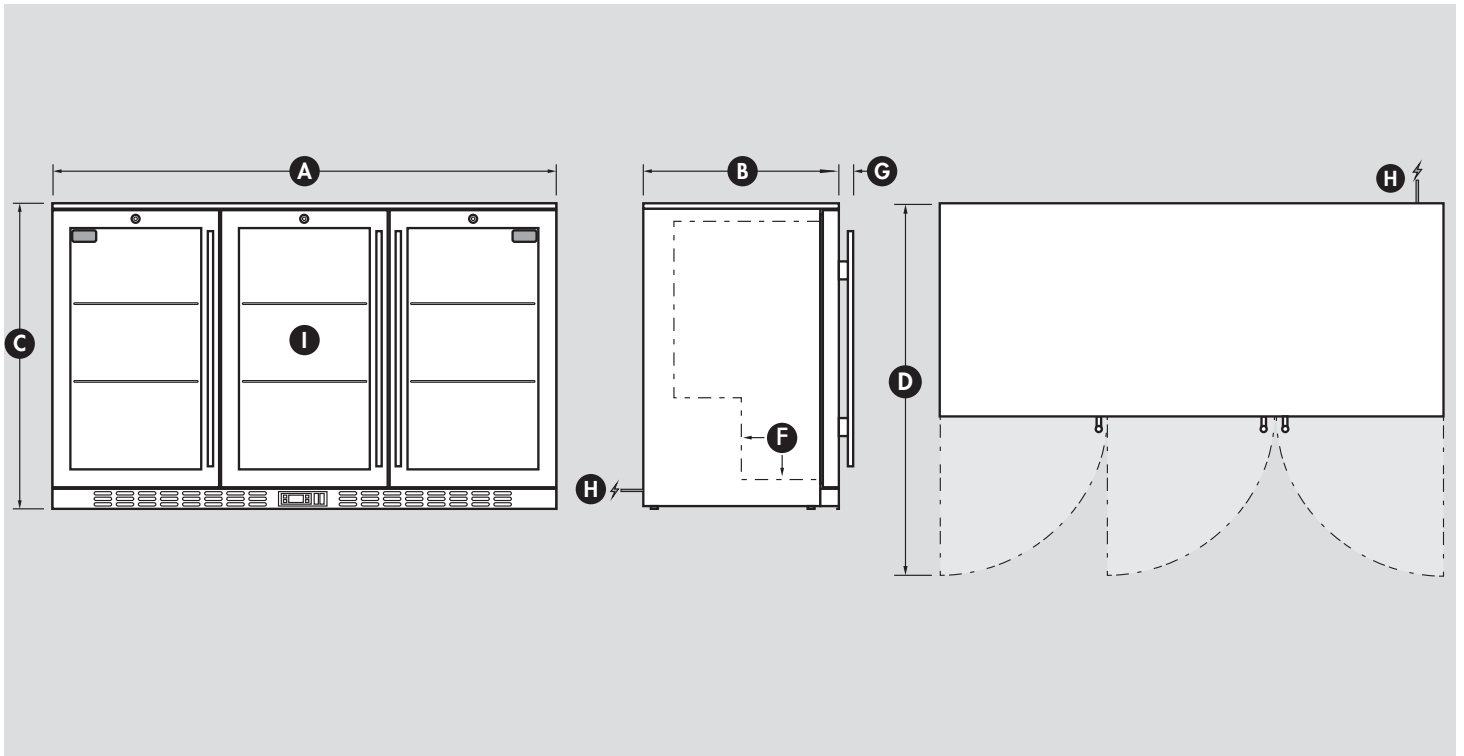

SPECIFICATIONS

Capacity (litres)	330
Holds (cans)	350
Noise Level	47
Consumption	3.44Kwh/24Hrs
Unit dimensions (WxDxH)	1350 x 500 x 840
Lockable	Yes
Gross weight	87 kg

**Specifications and price of this product may change at any time

**For more information about this product please call us or visit our website.

PRODUCT INFORMATION

SG3H-HD

INFORMATION

DIMENSIONS

Ⓐ Overall width	1350mm
Ⓑ Overall depth	495mm
Ⓒ Overall height - includes feet	840mm
Ⓓ Overall depth with door open	915mm
Ⓔ Height of hinge cap (included in height above)	N/A
Ⓕ Internal step inside unit	190mm In & 190mm High
Ⓖ Depth of handle (adds to depth above)	40mm
Ⓗ Power cord location & length	1800mm
Ⓘ Internal dimensions (WxDxH)	1270 x 380 x 680mmH

Note: Door opens maximum 5mm outside diameter

INSTALLATION & BUILDING INTO CAVITY'S

Minimum cavity size needed (WxDxH)	1370 x 600 x 850mmH
Venting type of fridge	Front Venting, Through Grill

****Note: If wanting a 'cabinet door' in front of fridge door please contact us****

OTHER HELPFUL INFORMATION

Height floor to bottom of door	65mm
Door size (WxH)	445 x 755mm
Feet height fully tightened	15mm
Height adjustment available on current feet	10mm
Change feet size for extra height option	30mm
Shelf Qty / Size	6 x (445mmW x 345mmD)
Wine Shelf available (Y/N)	Yes