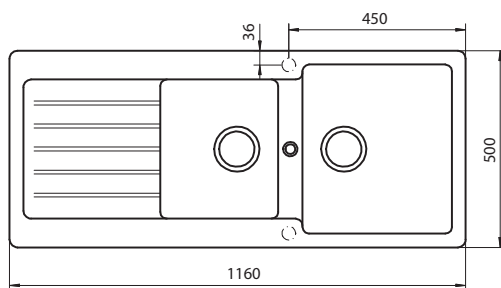

TD200 PACKAGE

TYPOS SINK WITH PULL OUT MIXER

CRISTALITE⁺

Product Shown TD200T2CL

INCLUDED ACCESSORIES

OPTIONAL ACCESSORIES

DIMENSIONS

SPECIFICATIONS

Description	One and Three Bowl, Topmount
Overall Sink Size	L1160mm x W500mm x D200mm
Bowl Dimensions	L354mm x W296mm x D200mm(S) L429mm x W377mm x D200mm(L)
Drainer Length	360mm
Bowl Radius	10mm
Water Capacity	13 Litres (S) / 22 Litres (L)
Technic	Granite Sink
Material	Granite - Cristalite

INSTALLATION

Fixings	Fixing clips supplied
Min Cabinet Size	800mm
Tap Holes	1TH

PLUMBING

Waste Fittings	2 x (90mm x 2") basket waste included
Overflow	Included

SURFACE FINISH

STONEY TEXTURE

WASTE KIT

MATERIAL

CRISTALITE⁺

INSTALLATION OPTIONS

TOPMOUNT

RIGHT OR LEFT

R Indicates right bowl positioning.
L Indicates left bowl positioning.

AVAILABLE IN