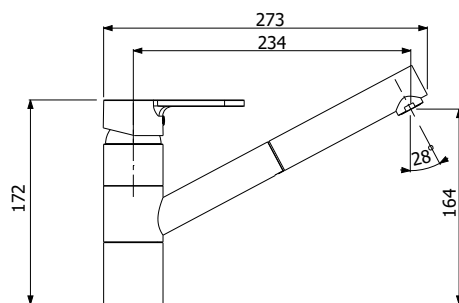

TD200 PACKAGE

TYPOS SINK WITH PULL OUT MIXER

CRISTALITE⁺

Product Shown TD200T2CL

INCLUDED ACCESSORIES

OPTIONAL ACCESSORIES

DIMENSIONS

SPECIFICATIONS

Description	One and Three Bowl, Topmount
Overall Sink Size	L1160mm x W500mm x D200mm
Bowl Dimensions	L354mm x W296mm x D200mm(S) L429mm x W377mm x D200mm(L)
Drainer Length	360mm
Bowl Radius	10mm
Water Capacity	13 Litres (S) / 22 Litres (L)
Technic	Granite Sink
Material	Granite - Cristalite

INSTALLATION

Fixings	Fixing clips supplied
Min Cabinet Size	800mm
Tap Holes	1TH

PLUMBING

Waste Fittings	2 x (90mm x 2") basket waste included
Overflow	Included

SURFACE FINISH

STONEY TEXTURE

WASTE KIT

MATERIAL

CRISTALITE⁺

INSTALLATION OPTIONS

TOPMOUNT

RIGHT OR LEFT

R Indicates right bowl positioning.
L Indicates left bowl positioning.

AVAILABLE IN