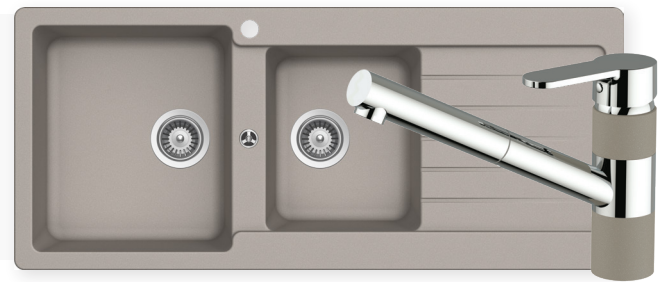

TD200 PACKAGE

TYPOS SINK WITH PULL OUT MIXER

CRISTALITE⁺

Product Shown TD200T2CL

INCLUDED ACCESSORIES

OPTIONAL ACCESSORIES

DIMENSIONS

SPECIFICATIONS

Description	One and Three Bowl, Topmount
Overall Sink Size	L1160mm x W500mm x D200mm
Bowl Dimensions	L354mm x W296mm x D200mm(S) L429mm x W377mm x D200mm(L)
Drainer Length	360mm
Bowl Radius	10mm
Water Capacity	13 Litres (S) / 22 Litres (L)
Technic	Granite Sink
Material	Granite - Cristalite

INSTALLATION

Fixings	Fixing clips supplied
Min Cabinet Size	800mm
Tap Holes	1TH

PLUMBING

Waste Fittings	2 x (90mm x 2") basket waste included
Overflow	Included

SURFACE FINISH

STONEY TEXTURE

WASTE KIT

MATERIAL