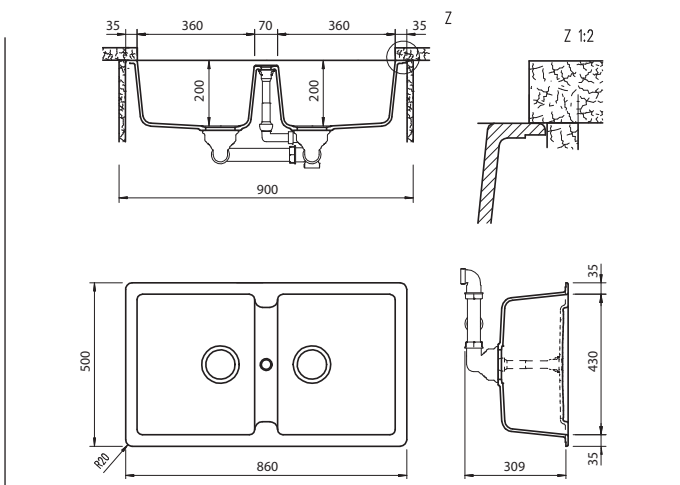

DR007

SLCB

CBB540XA

629725S +
629725EDM

629099

DIMENSIONS

SPECIFICATIONS

Description	Double Bowl, Topmount / Undermount
Overall Sink Size	L860mm x W500mm x D200mm
Bowl Dimensions	2 x L430mm x W360mm x D200mm
Drainer Length	410mm
Bowl Radius	10mm
Water Capacity	24 Litres (each bowl)
Technic	Granite Sink
Material	Granite - Cristalite

INSTALLATION

Fixings	Fixing clips supplied
Min Cabinet Size	900mm
Tap Holes	NTH

SURFACE FINISH

STONEY TEXTURE

WASTE KIT

MATERIAL

CRISTALITE⁺

PLUMBING

Waste Fittings	2 x (90mm x 2") basket waste included
Overflow	Included

INSTALLATION OPTIONS

TOPMOUNT

UNDERMOUNT

PACKAGING

Gross Weight	20kg
Carton Size	1030mm x 580mm x 320mm
Pack QTY	1

AVAILABLE IN

TN200W-NTH
(ALPINA)