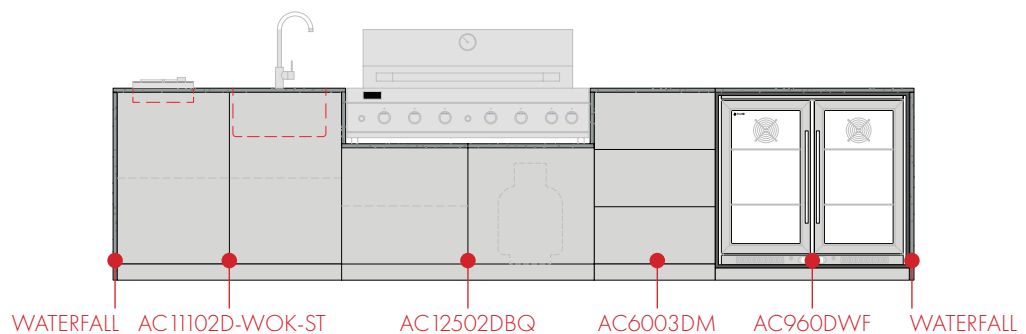

CUSTOMISE

BUILD YOUR KITCHEN USING THE ABOVE MODULES