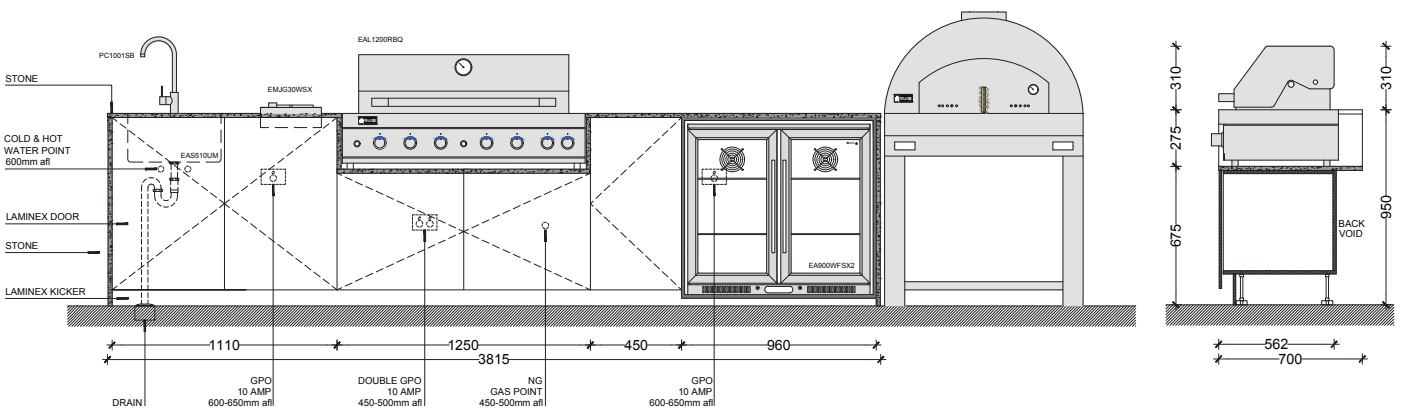

# VIVA+ 3.82 METRES

\*PIZZA OVEN + TROLLEY SOLD SEPARATELY