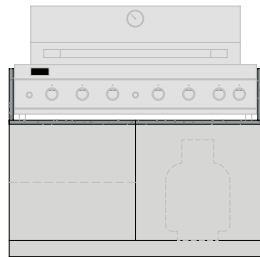

**AC11102D**  
1110mm | 2 Doors

**AC11102D-WOK**  
1110mm | 2 Doors

**AC11102D-ST**  
1110mm | 2 Doors | Sink & Tap

**AC11102D-WOK-ST**  
1110mm | 2 Doors | Wok Burner  
Sink & Tap

**AC9502DBQ**  
950mm | 2 Doors | 4 Burner BBQ