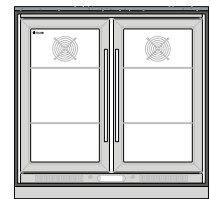

AC960DWF
960mm | 2 Door Beverage Cooler