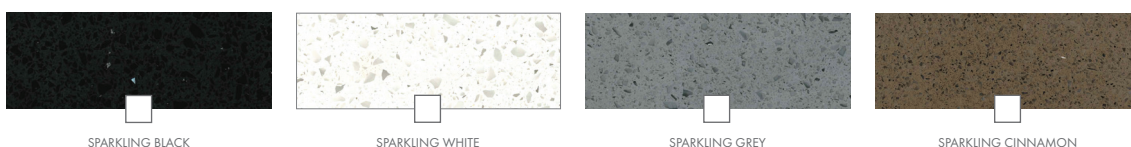

YOUR CHOICE OF STONE BENCHTOPS

Choose from our crafted selection of quality stone colours to suit your cabinetry.