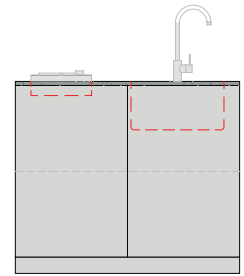

AC11102D-WOK-ST
1110mm | 2 Doors | Wok Burner
Sink & Tap