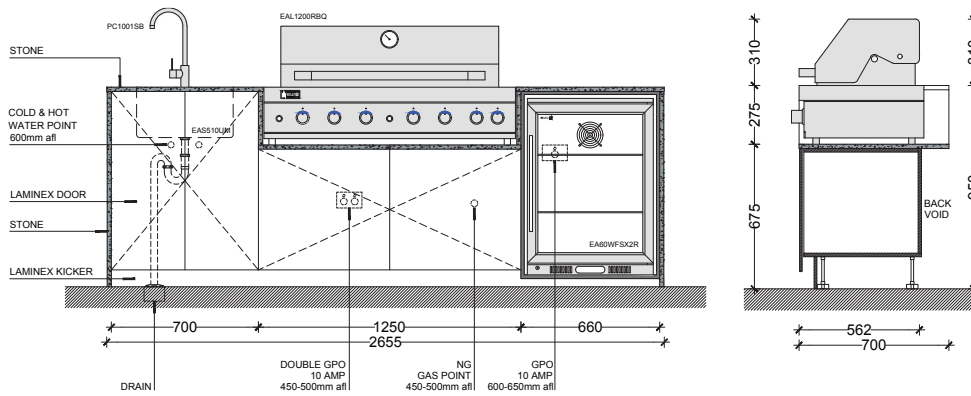

AMICI 2.66

METRES

CABINERY + STONE

SELECT YOUR COLOURS