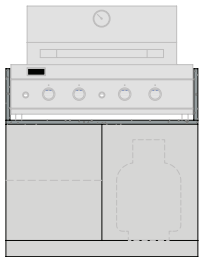

**AC11102D**  
1110mm | 2 Doors

**AC11102D-WOK**  
1110mm | 2 Doors

**AC11102D-ST**  
1110mm | 2 Doors | Sink & Tap

**AC11102D-WOK-ST**  
1110mm | 2 Doors | Wok Burner  
Sink & Tap

**AC9502DBQ**  
950mm | 2 Doors | 4 Burner BBQ