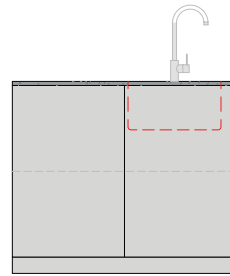

AC11102D-ST
1110mm | 2 Doors | Sink & Tap