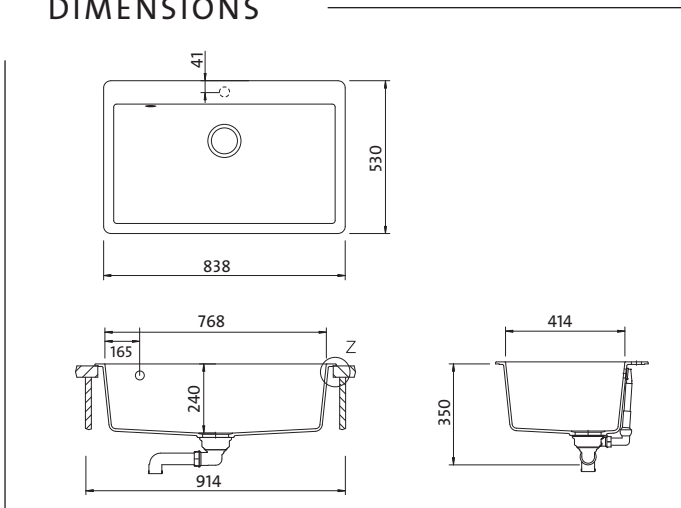

VN-100XL VIRTUS TOPMOUNT

CRISTALITE⁺

INCLUDED ACCESSORIES

OPTIONAL ACCESSORIES

DIMENSIONS

SPECIFICATIONS

| | |
|-------------------|-----------------------------|
| Description | Single Large Bowl, Topmount |
| Overall Sink Size | L838mm x W530mm x D240mm |
| Bowl Dimensions | L768mm x W414mm x D240mm |
| Bowl Radius | 10mm |
| Water Capacity | 49 Litres |
| Technic | Granite Sink |
| Material | Granite - Cristalite |

INSTALLATION

| | |
|------------------|-----------------------|
| Fixings | Fixing clips supplied |
| Min Cabinet Size | 900mm |
| Tap Holes | 1TH |

SURFACE FINISH

WASTE KIT

MATERIAL

PLUMBING

| | |
|----------------|---------------------------------------|
| Waste Fittings | 1 x (90mm x 2") basket waste included |
| Overflow | Included |

INSTALLATION OPTIONS

PACKAGING

| | |
|--------------|-----------------------|
| Gross Weight | 20kg |
| Carton Size | 840mm x 350mm x 530mm |
| Pack QTY | 1 |

AVAILABLE IN