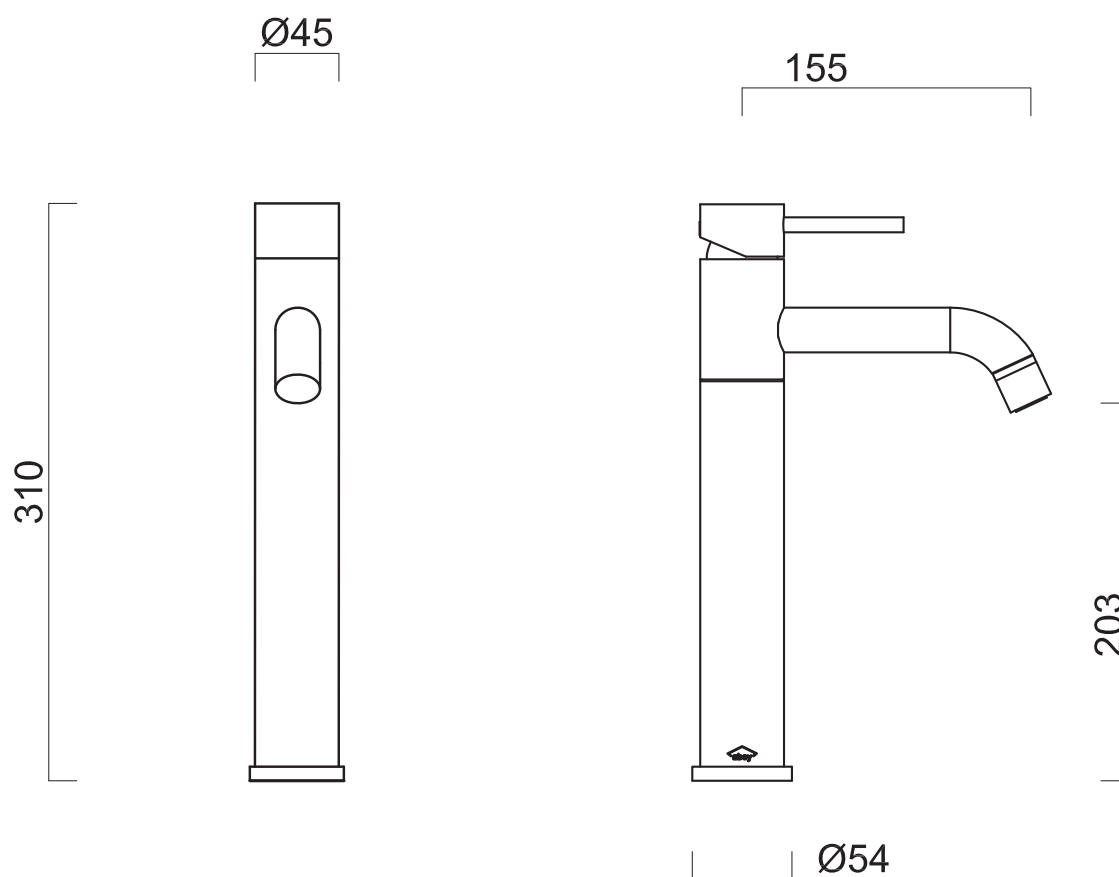

## VTA012-316-BR

316 MARINE GRADE STAINLESS STEEL  
HIGH BASIN MIXER

WELS Rating 4 Star 6.5L/min

WELS Registration #T369619(v) (316 STAINLESS STEEL)