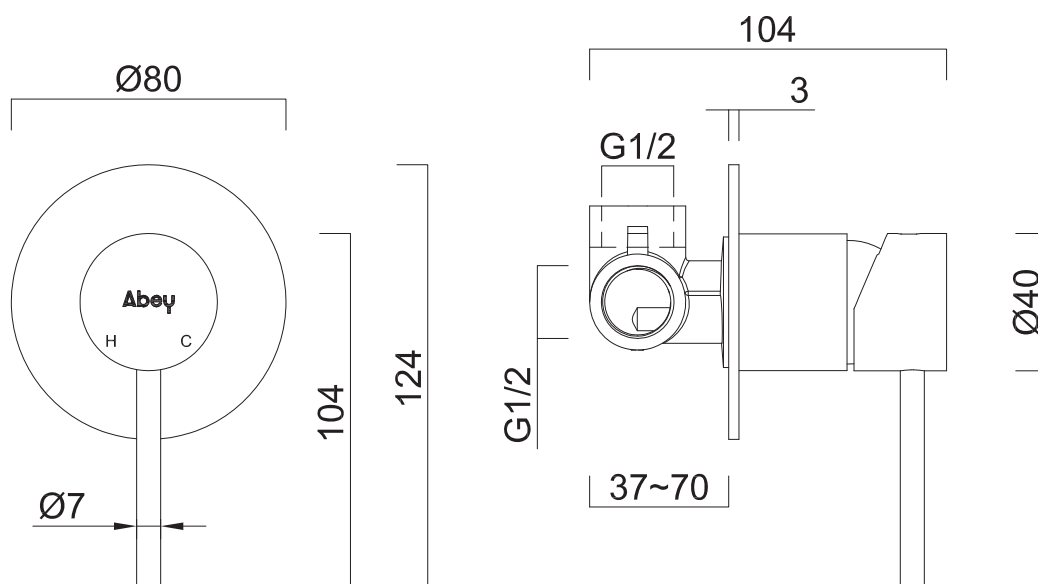

WMS001-316

316 MARINE GRADE STAINLESS STEEL
WALL MIXER (EXTERNAL + INTERNAL)

AVAILABLE IN

WMS001-316
(316 STAINLESS STEEL)